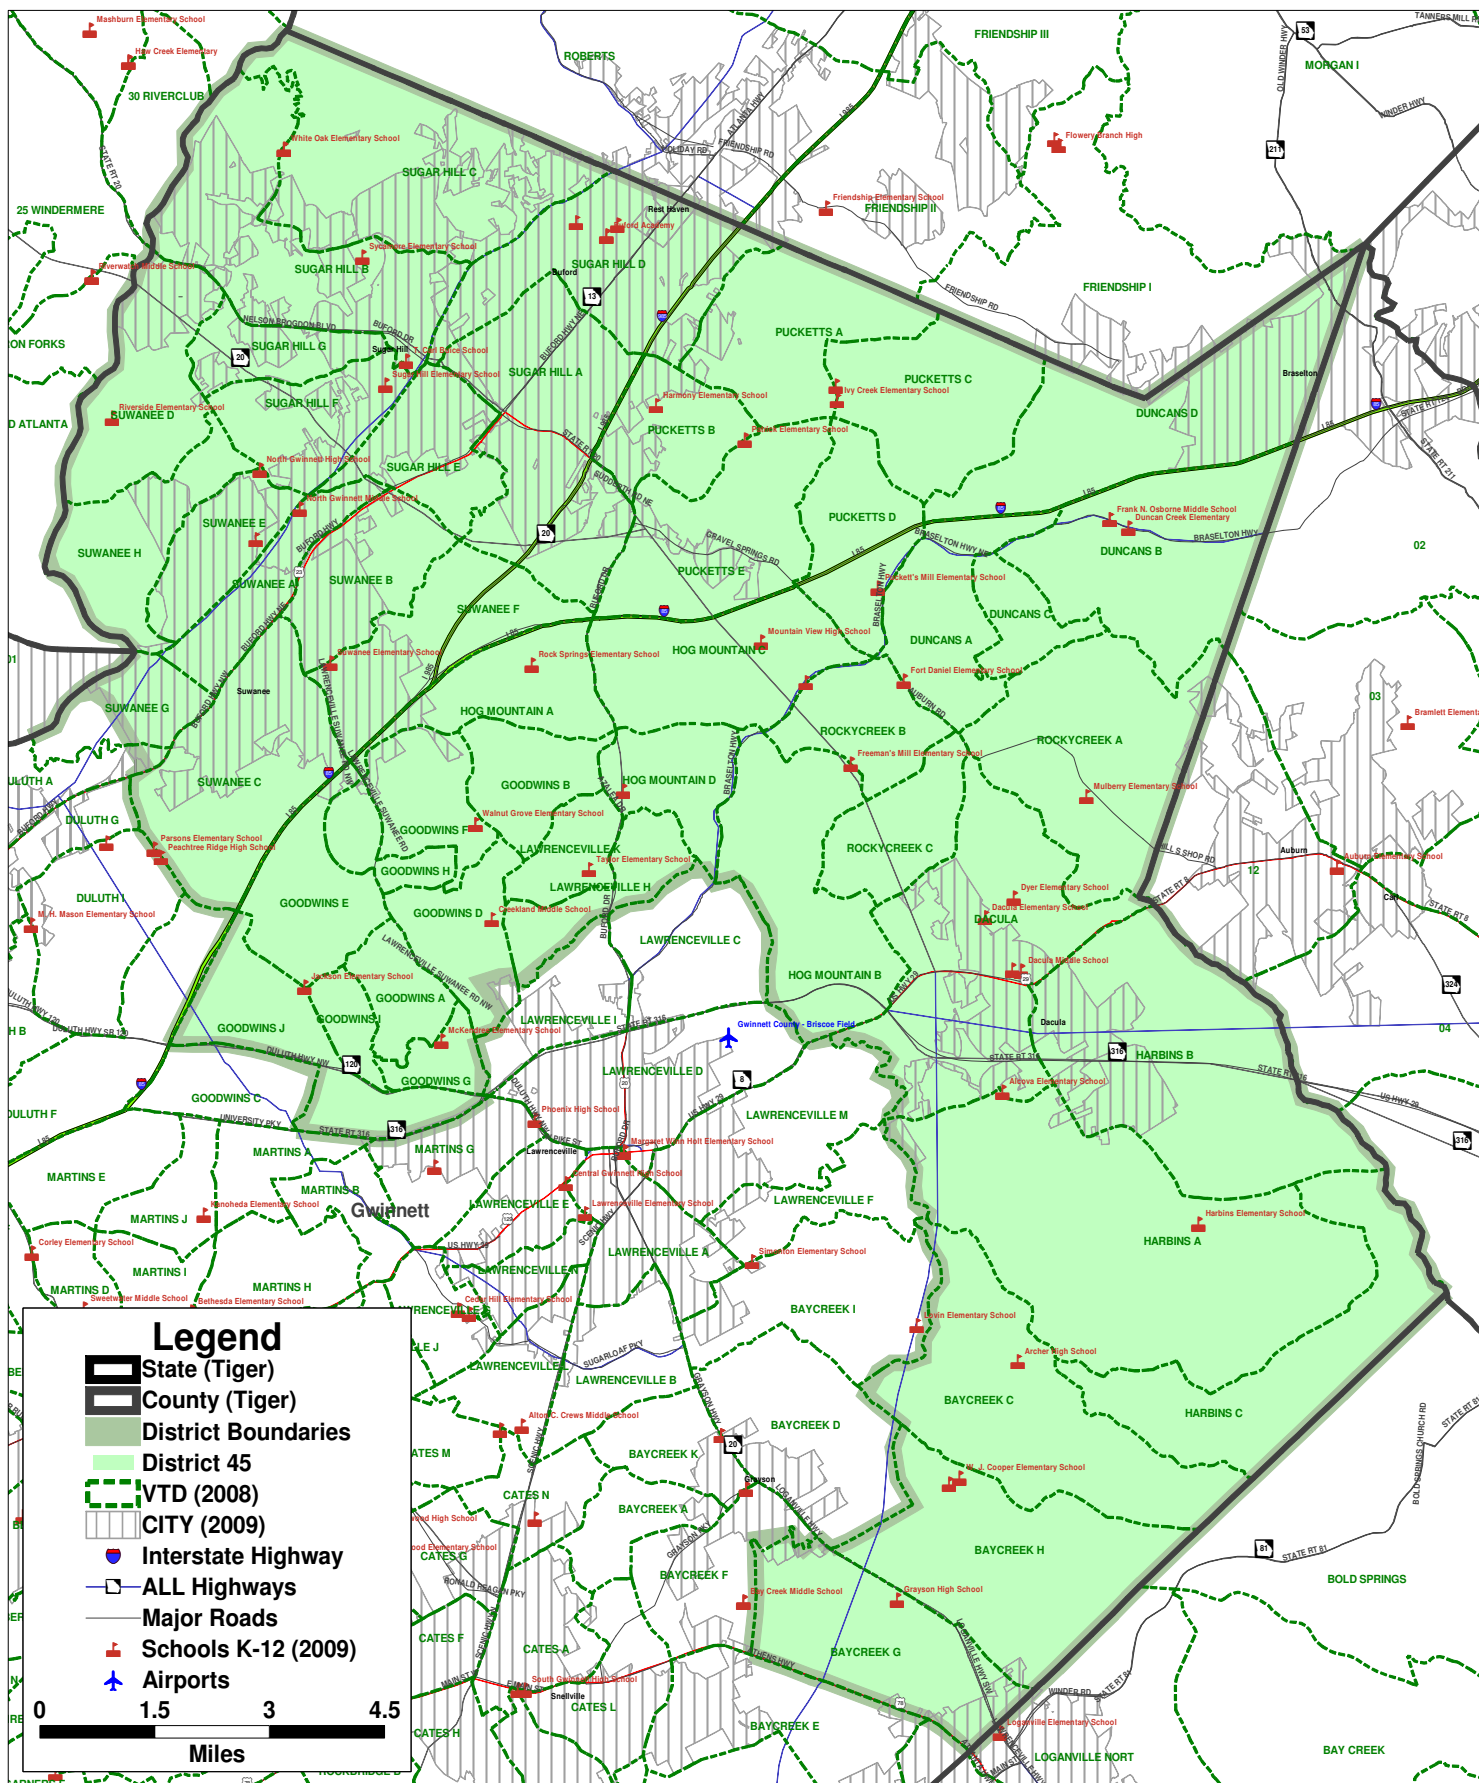

# Georgia Senate District 45

**Legend**

- State (Tiger)
- County (Tiger)
- District Boundaries
- District 45
- VTD (2008)
- CITY (2009)
- Interstate Highway
- ALL Highways
- Major Roads
- Schools K-12 (2009)
- Airports

0 1.5 3 4.5  
Miles