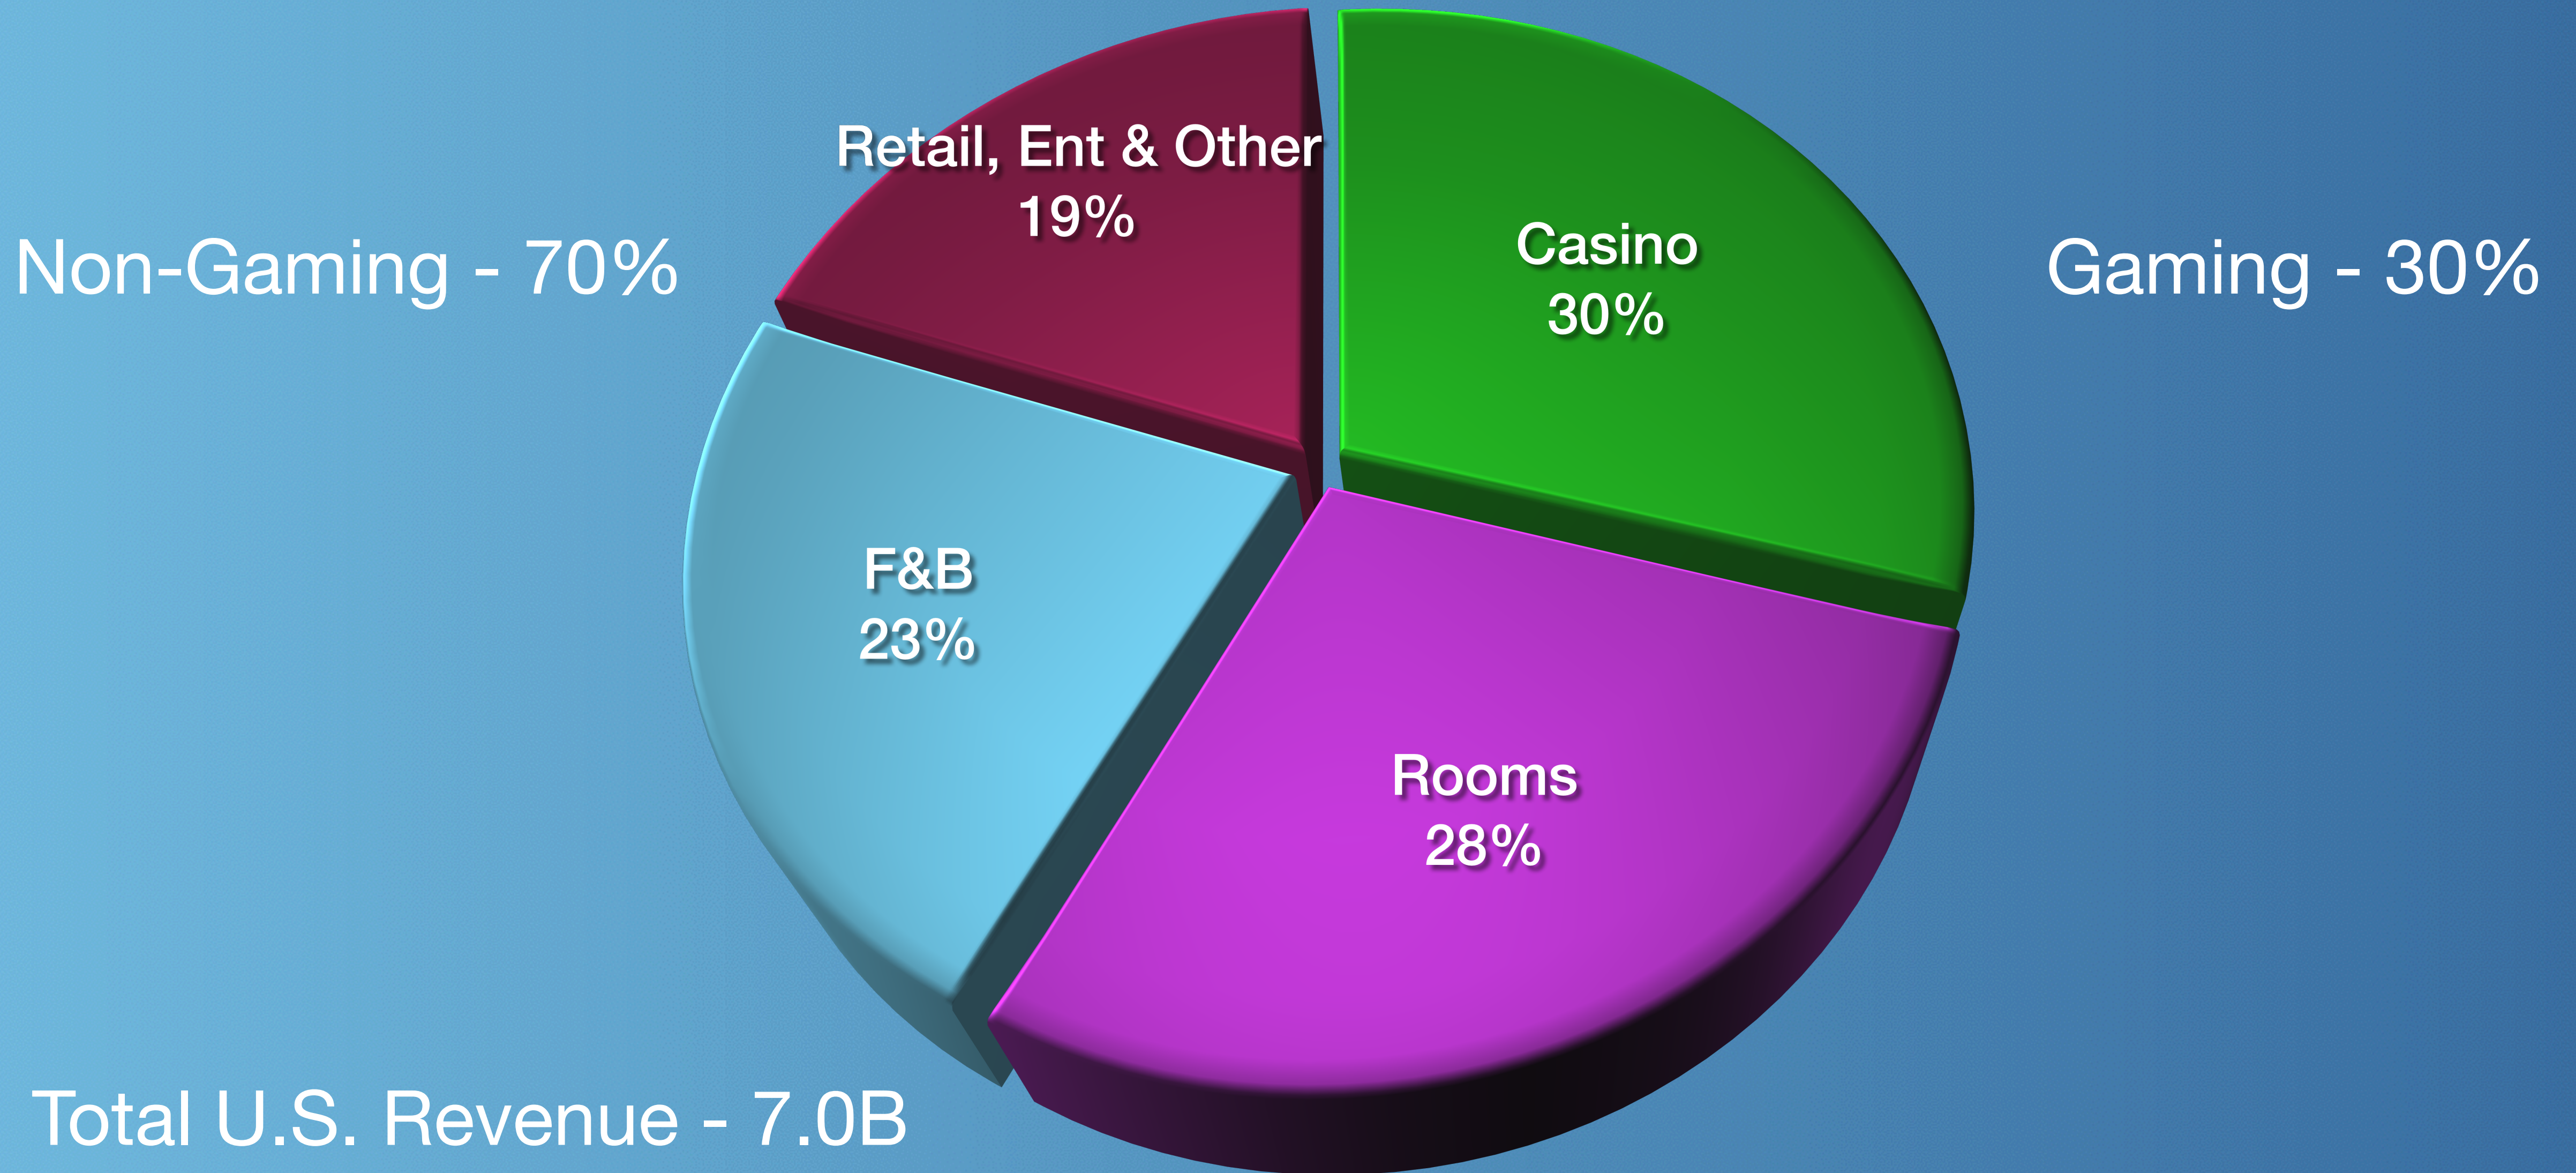

18 Destination Casino Resorts Requiring Licensing In 8 Jurisdictions

\$10+ Billion In Global Revenue

68,000+ Employees Worldwide

Diverse Revenue Mix Across Multiple Business Lines

DIVERSE REVENUE MIX

(2014 U.S. Operations)

CITYCENTER™

AN ENTERTAINMENT DESTINATION

Largest Gate In History

AN ENTERTAINMENT DESTINATION

Largest Gate In History

WORLD CLASS ENTERTAINMENT

NEW YORK
NEW YORK

ZUMANITY
The Sensual Side of
CIRQUE DU SOLEIL
AT NEW YORK-NEW YORK HOTEL & CASINO