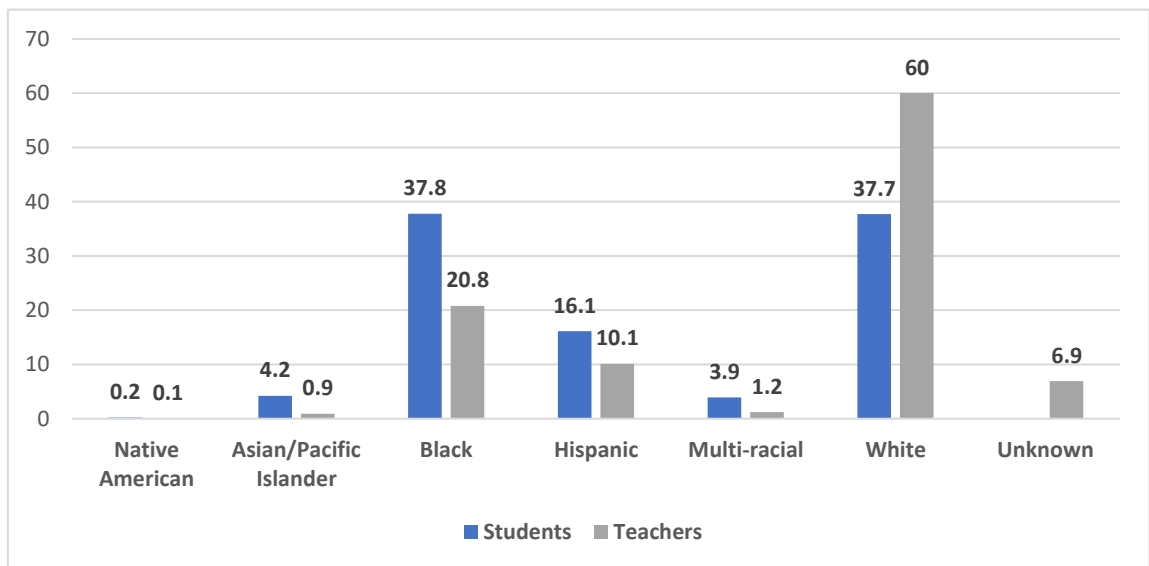

	Students	Teachers
Native American	0.2	0.1
Asian/Pacific Islander	4.2	0.9
Black	37.8	20.8
Hispanic	16.1	10.1
Multi-racial	3.9	1.2
White	37.7	60
Unknown		6.9

	High-Poverty Schools	Low-Poverty Schools
Native American	0.1	0.1
Asian	0.6	1
Black	43.3	7.7
Hispanic	9.8	10.5
Multi-racial	1.1	1.1
Pacific Islander	0.1	0.1
White	37.4	73.2