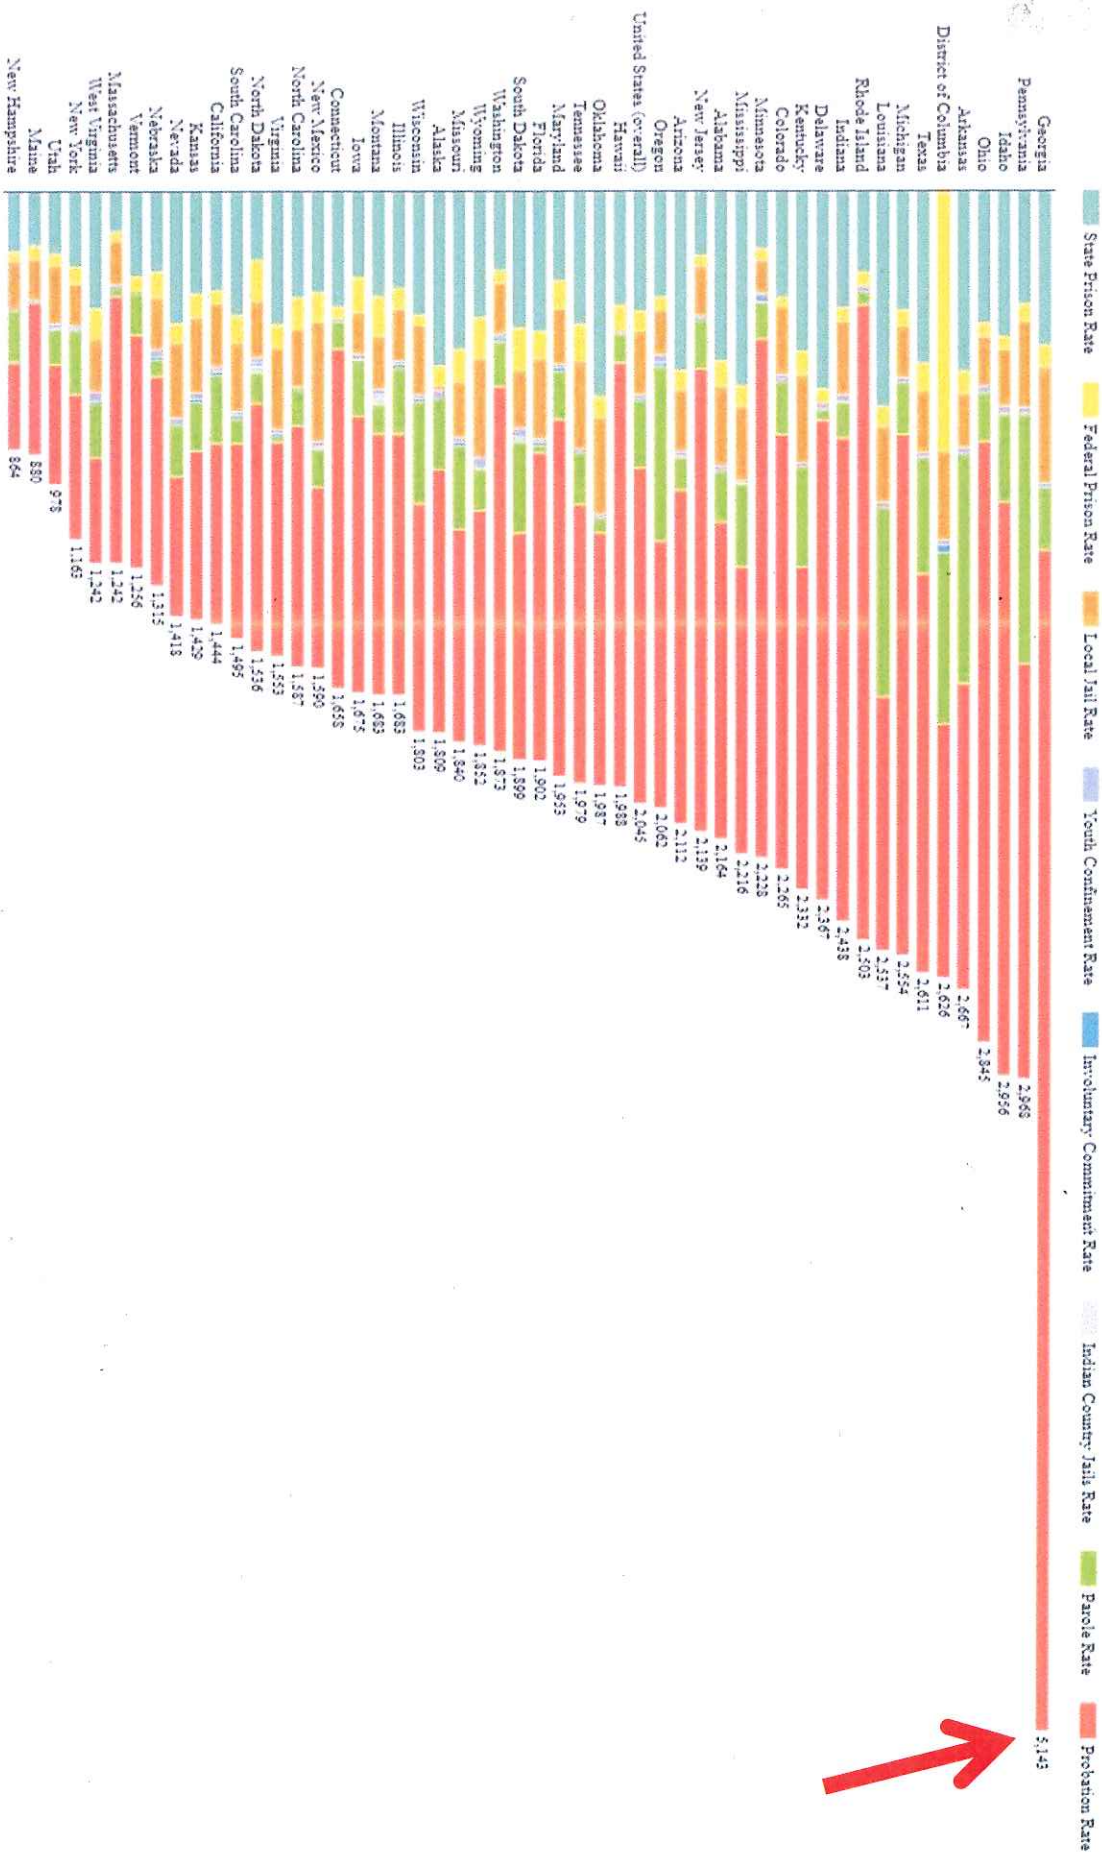

# Rates of Correctional Control

\*Correctional control\* includes federal prisons, state prisons, local jails, youth confinement, Indian Country jails, involuntary commitment, parole and probation. Rates are per 100,000 total population in that state, D.C., or, for all 50 states and D.C. combined.