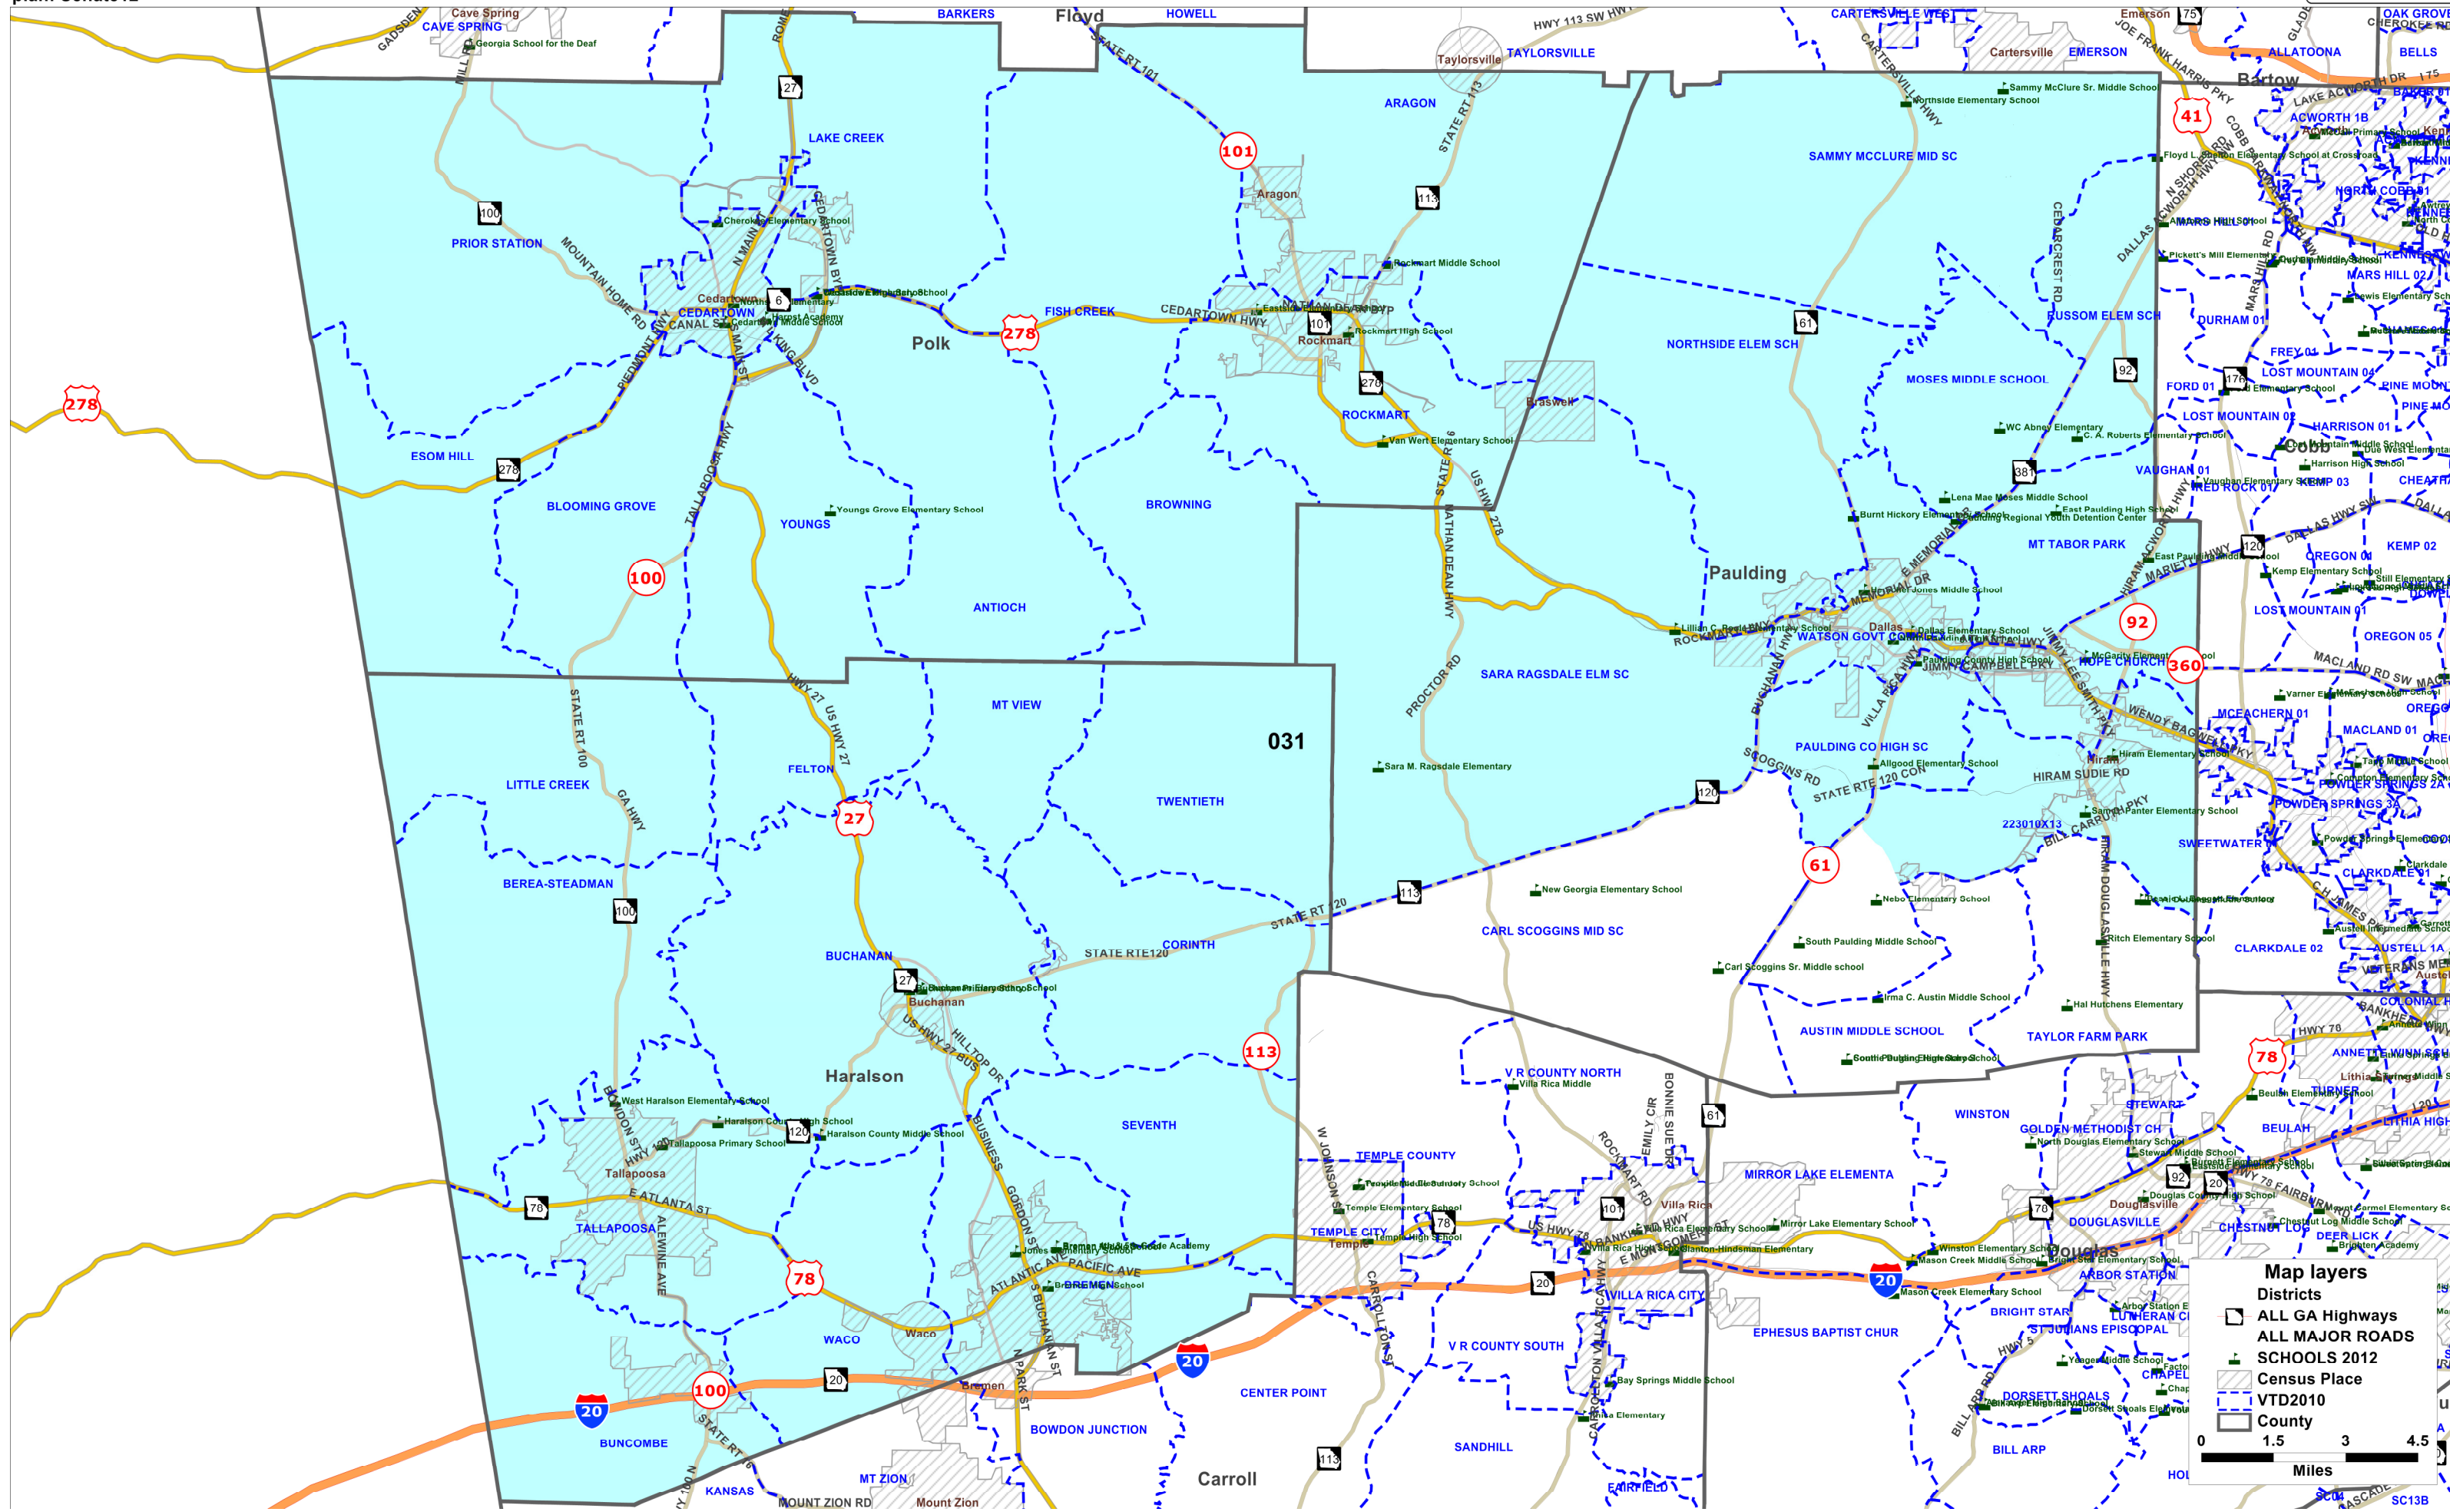

# Georgia State Senate District 031

**Map layers**

- Districts
- ALL GA Highways
- ALL MAJOR ROADS
- SCHOOLS 2012
- Census Place
- VTD2010
- County

0 1.5 3 4.5  
Miles