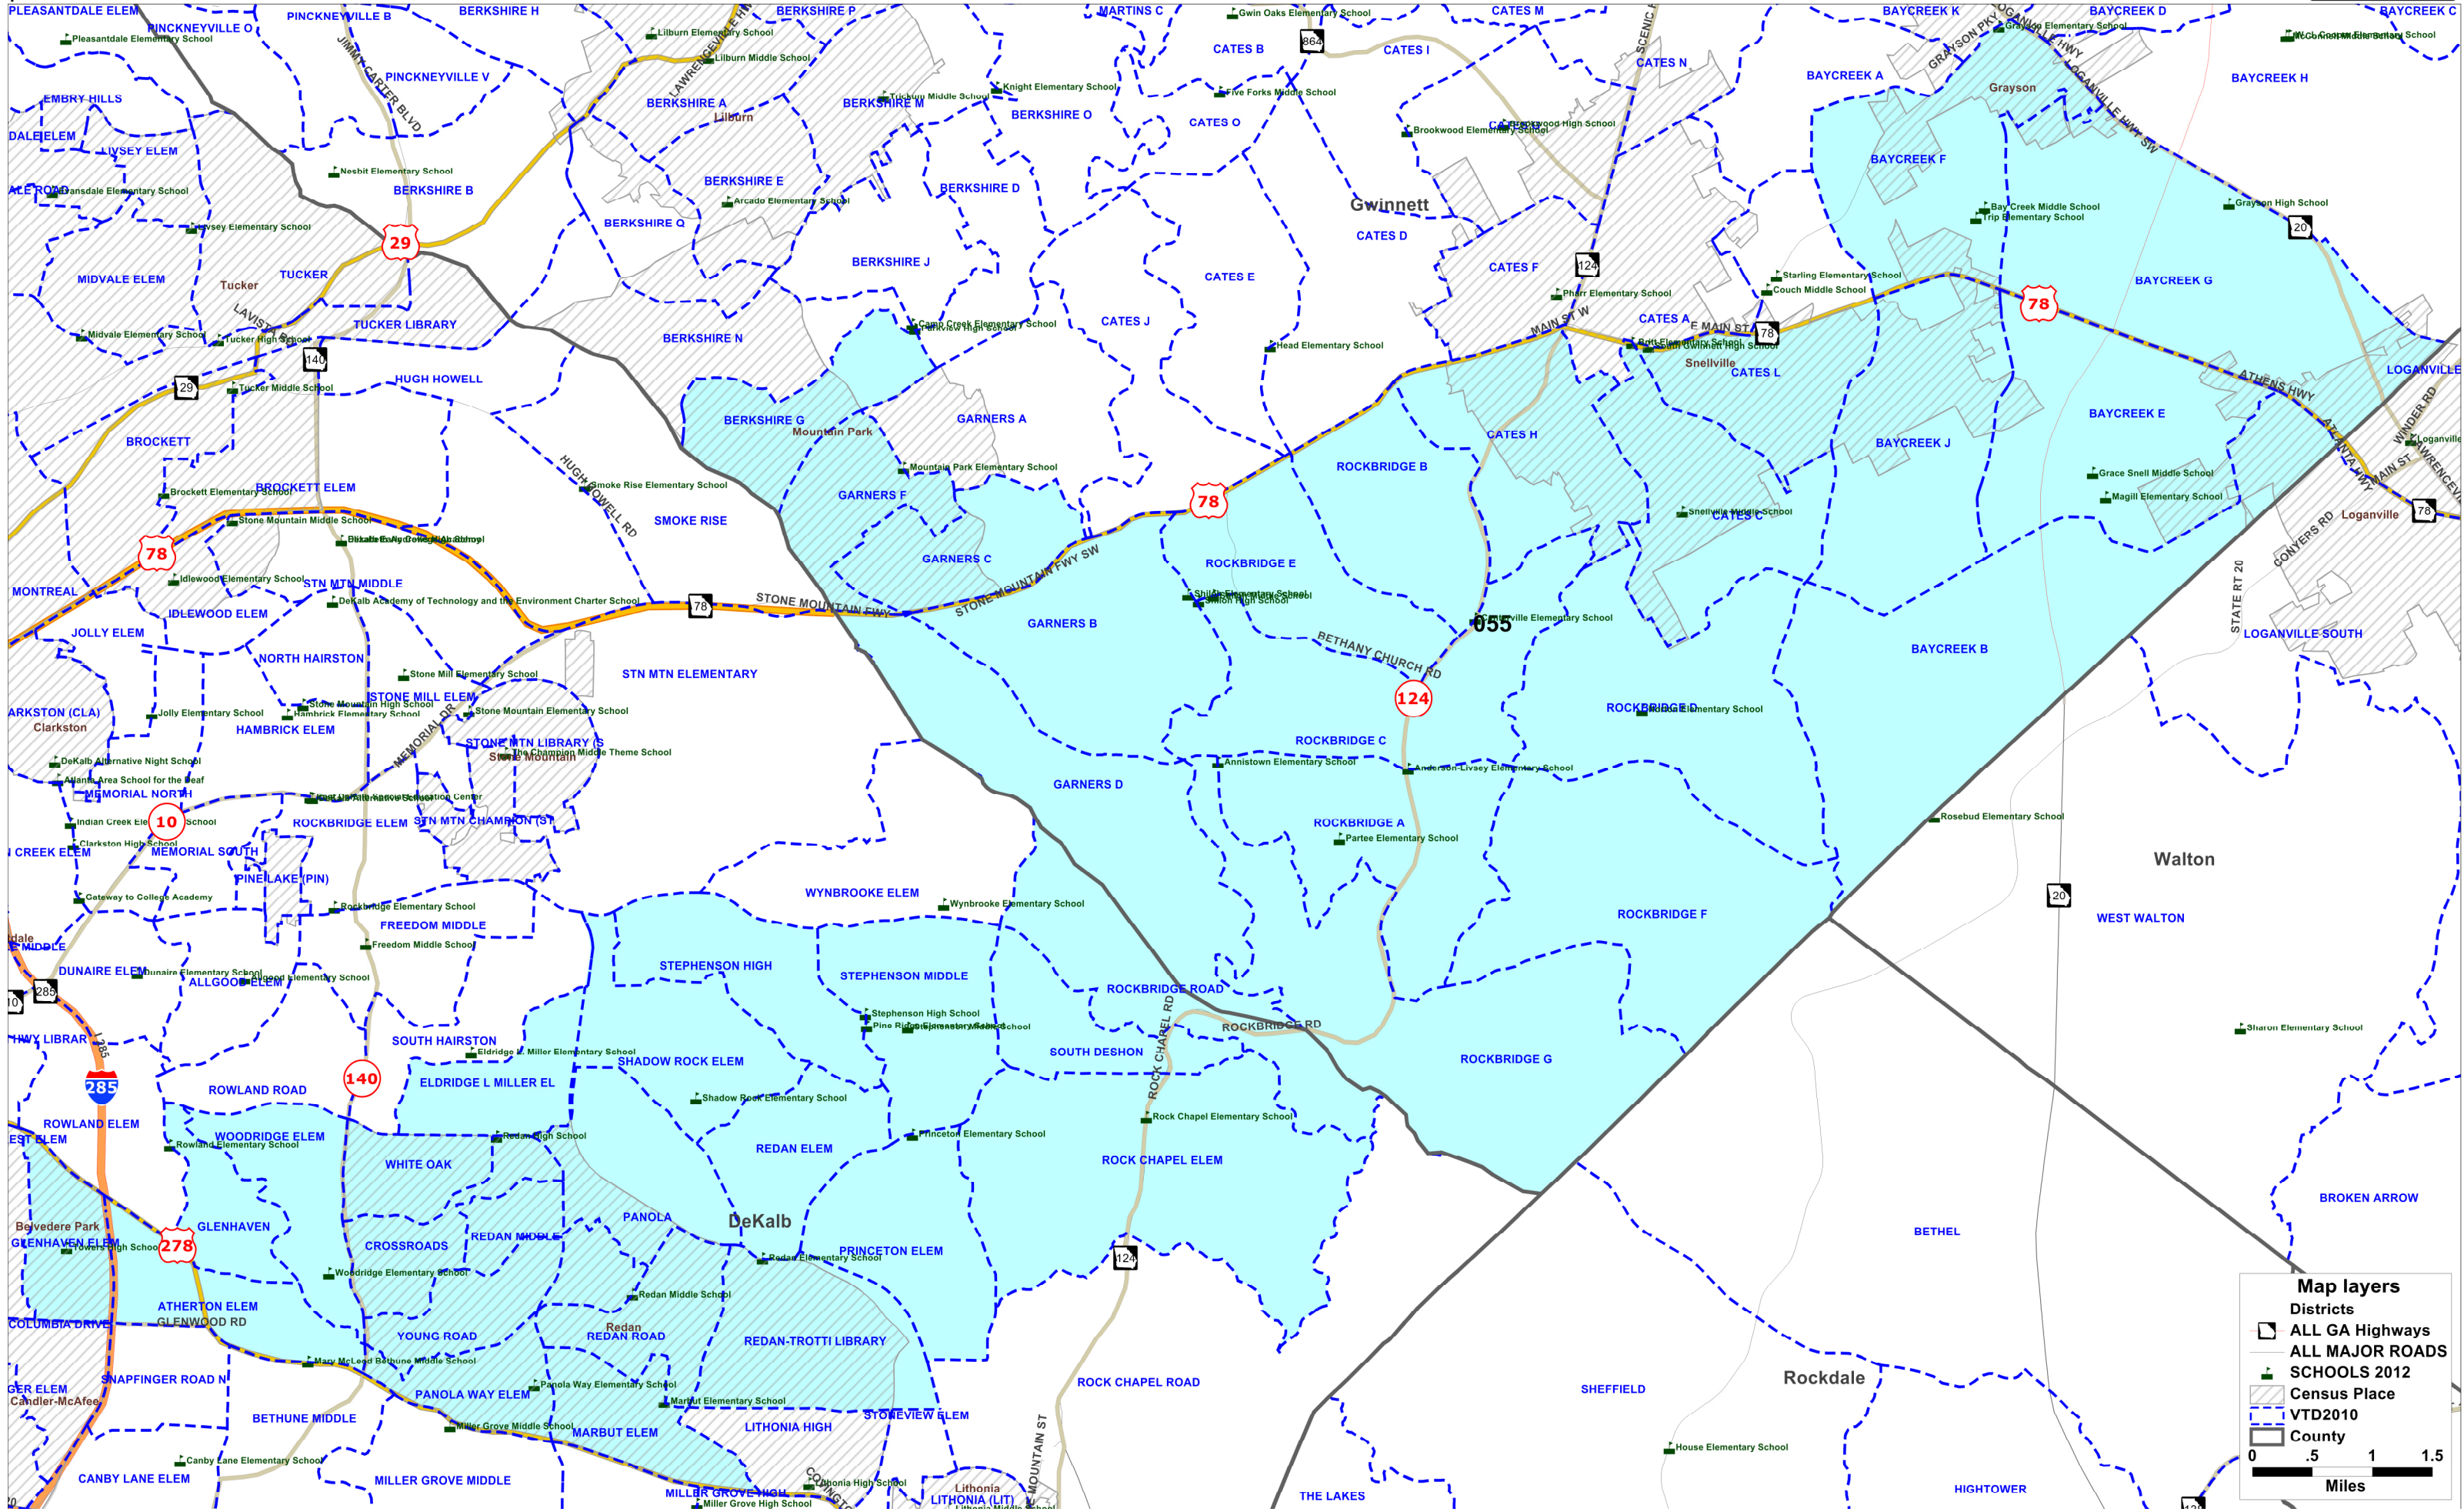

# Georgia State Senate District 055

**Map layers**

- Districts
- ALL GA Highways
- ALL MAJOR ROADS
- SCHOOLS 2012
- Census Place
- VTD2010
- County

0 .5 1 1.5  
Miles