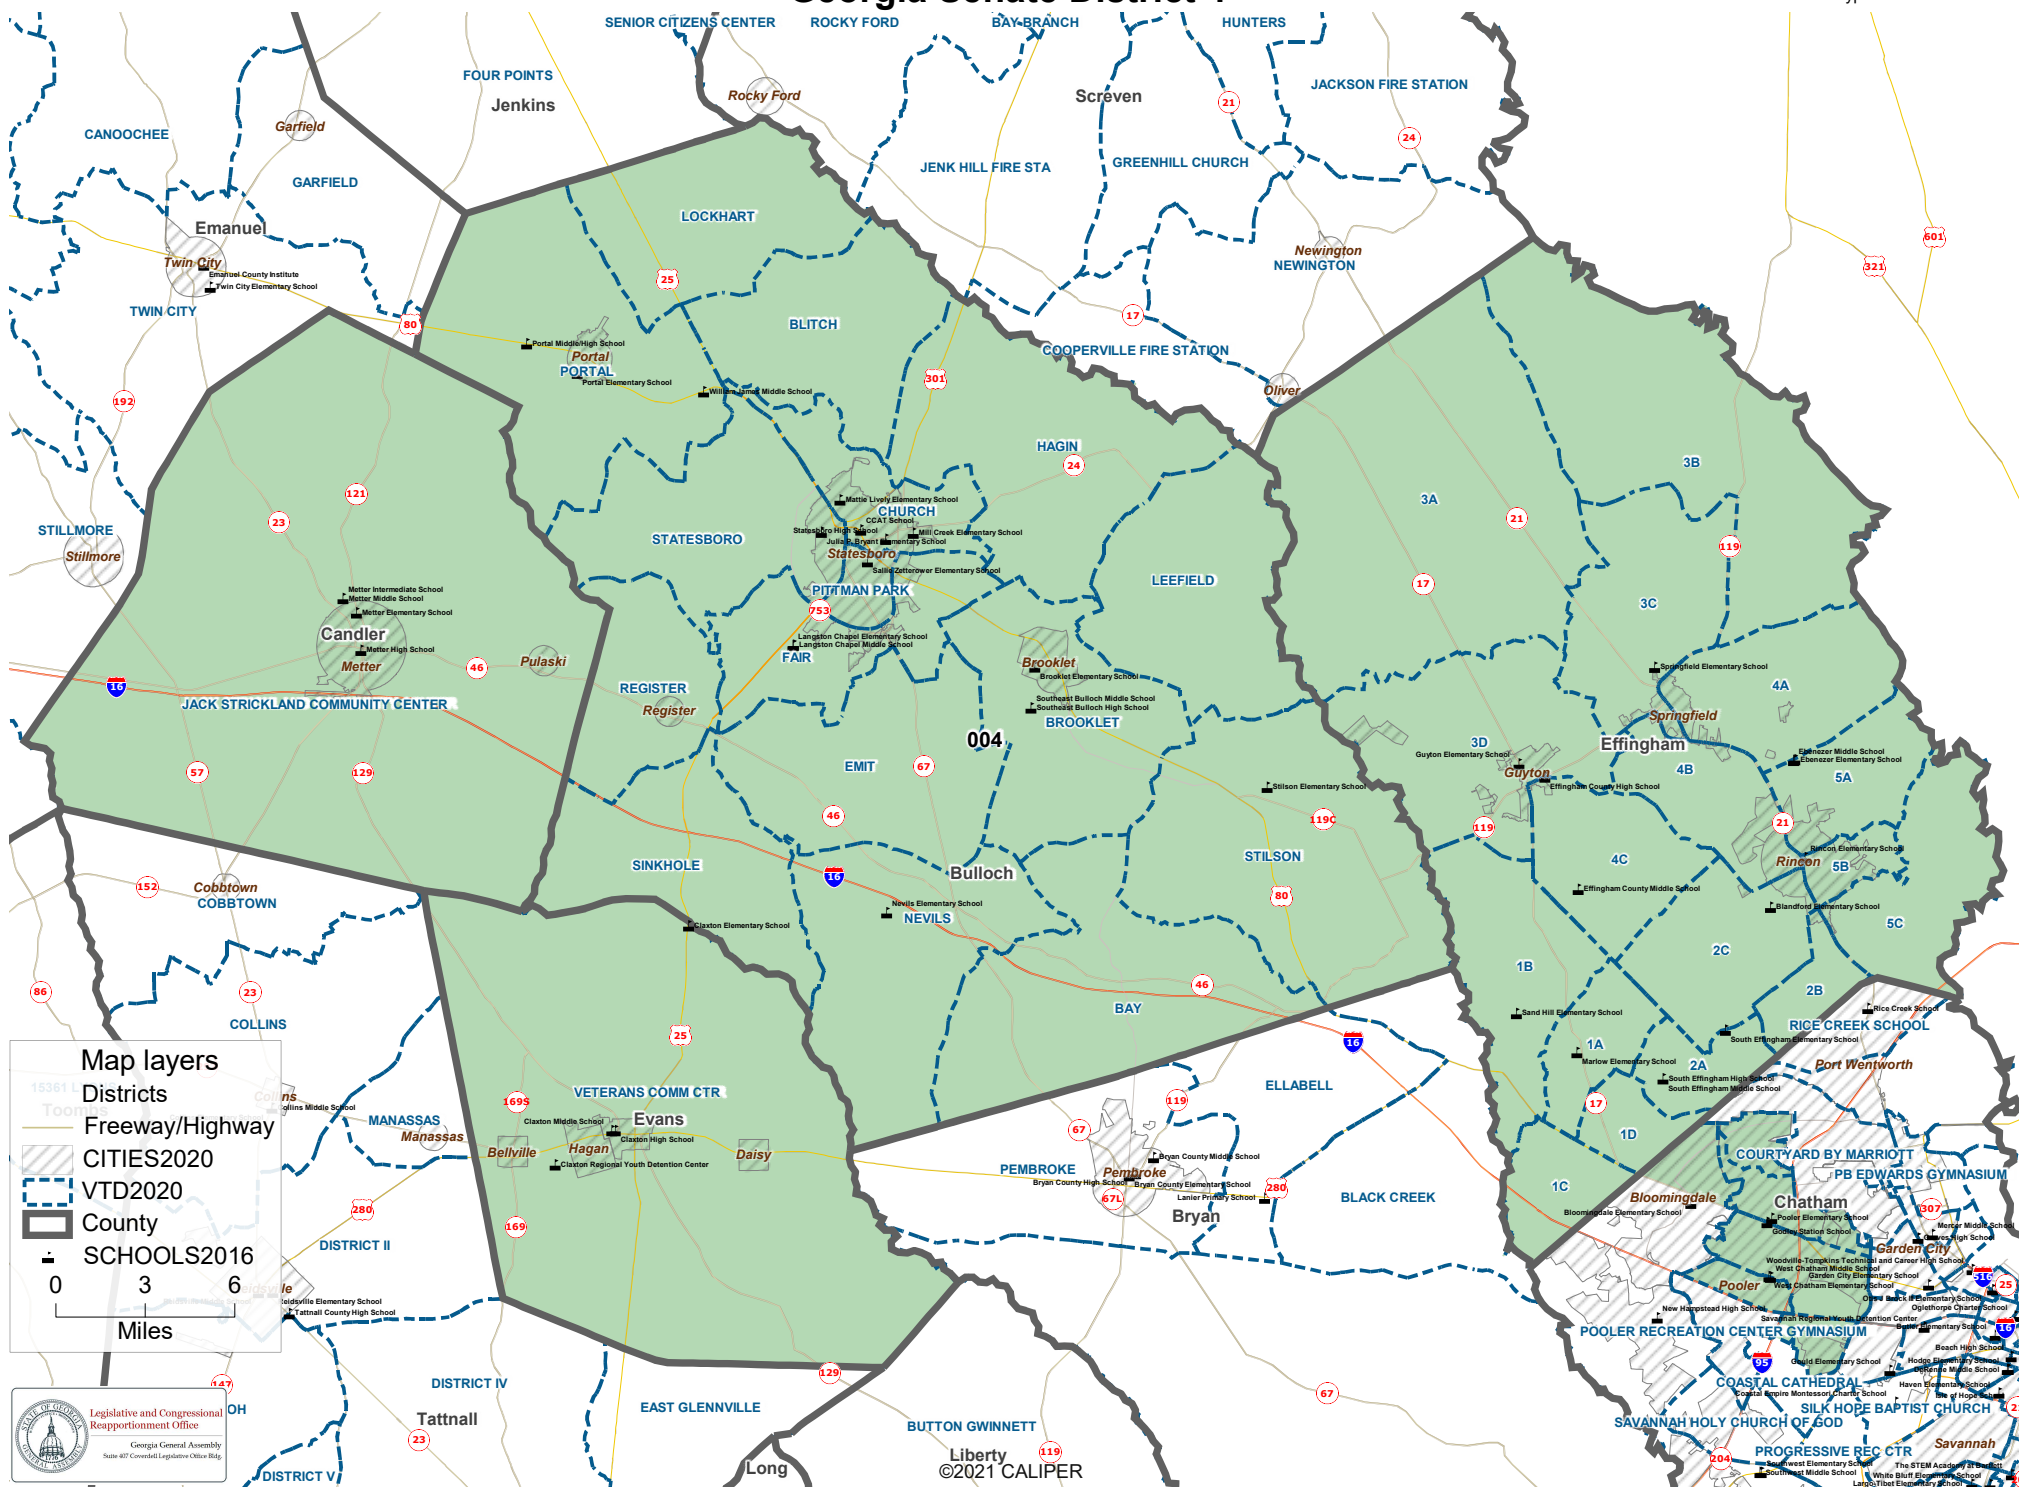

# Georgia Senate District 4

**Map layers**

- Districts
- Freeway/Highway
- CITIES2020
- VTD2020
- County
- SCHOOLS2016

0 3 6  
Miles

Legislative and Congressional  
Reapportionment Office  
Georgia General Assembly  
Suite 407, Coverdell Legislative Office Bldg.