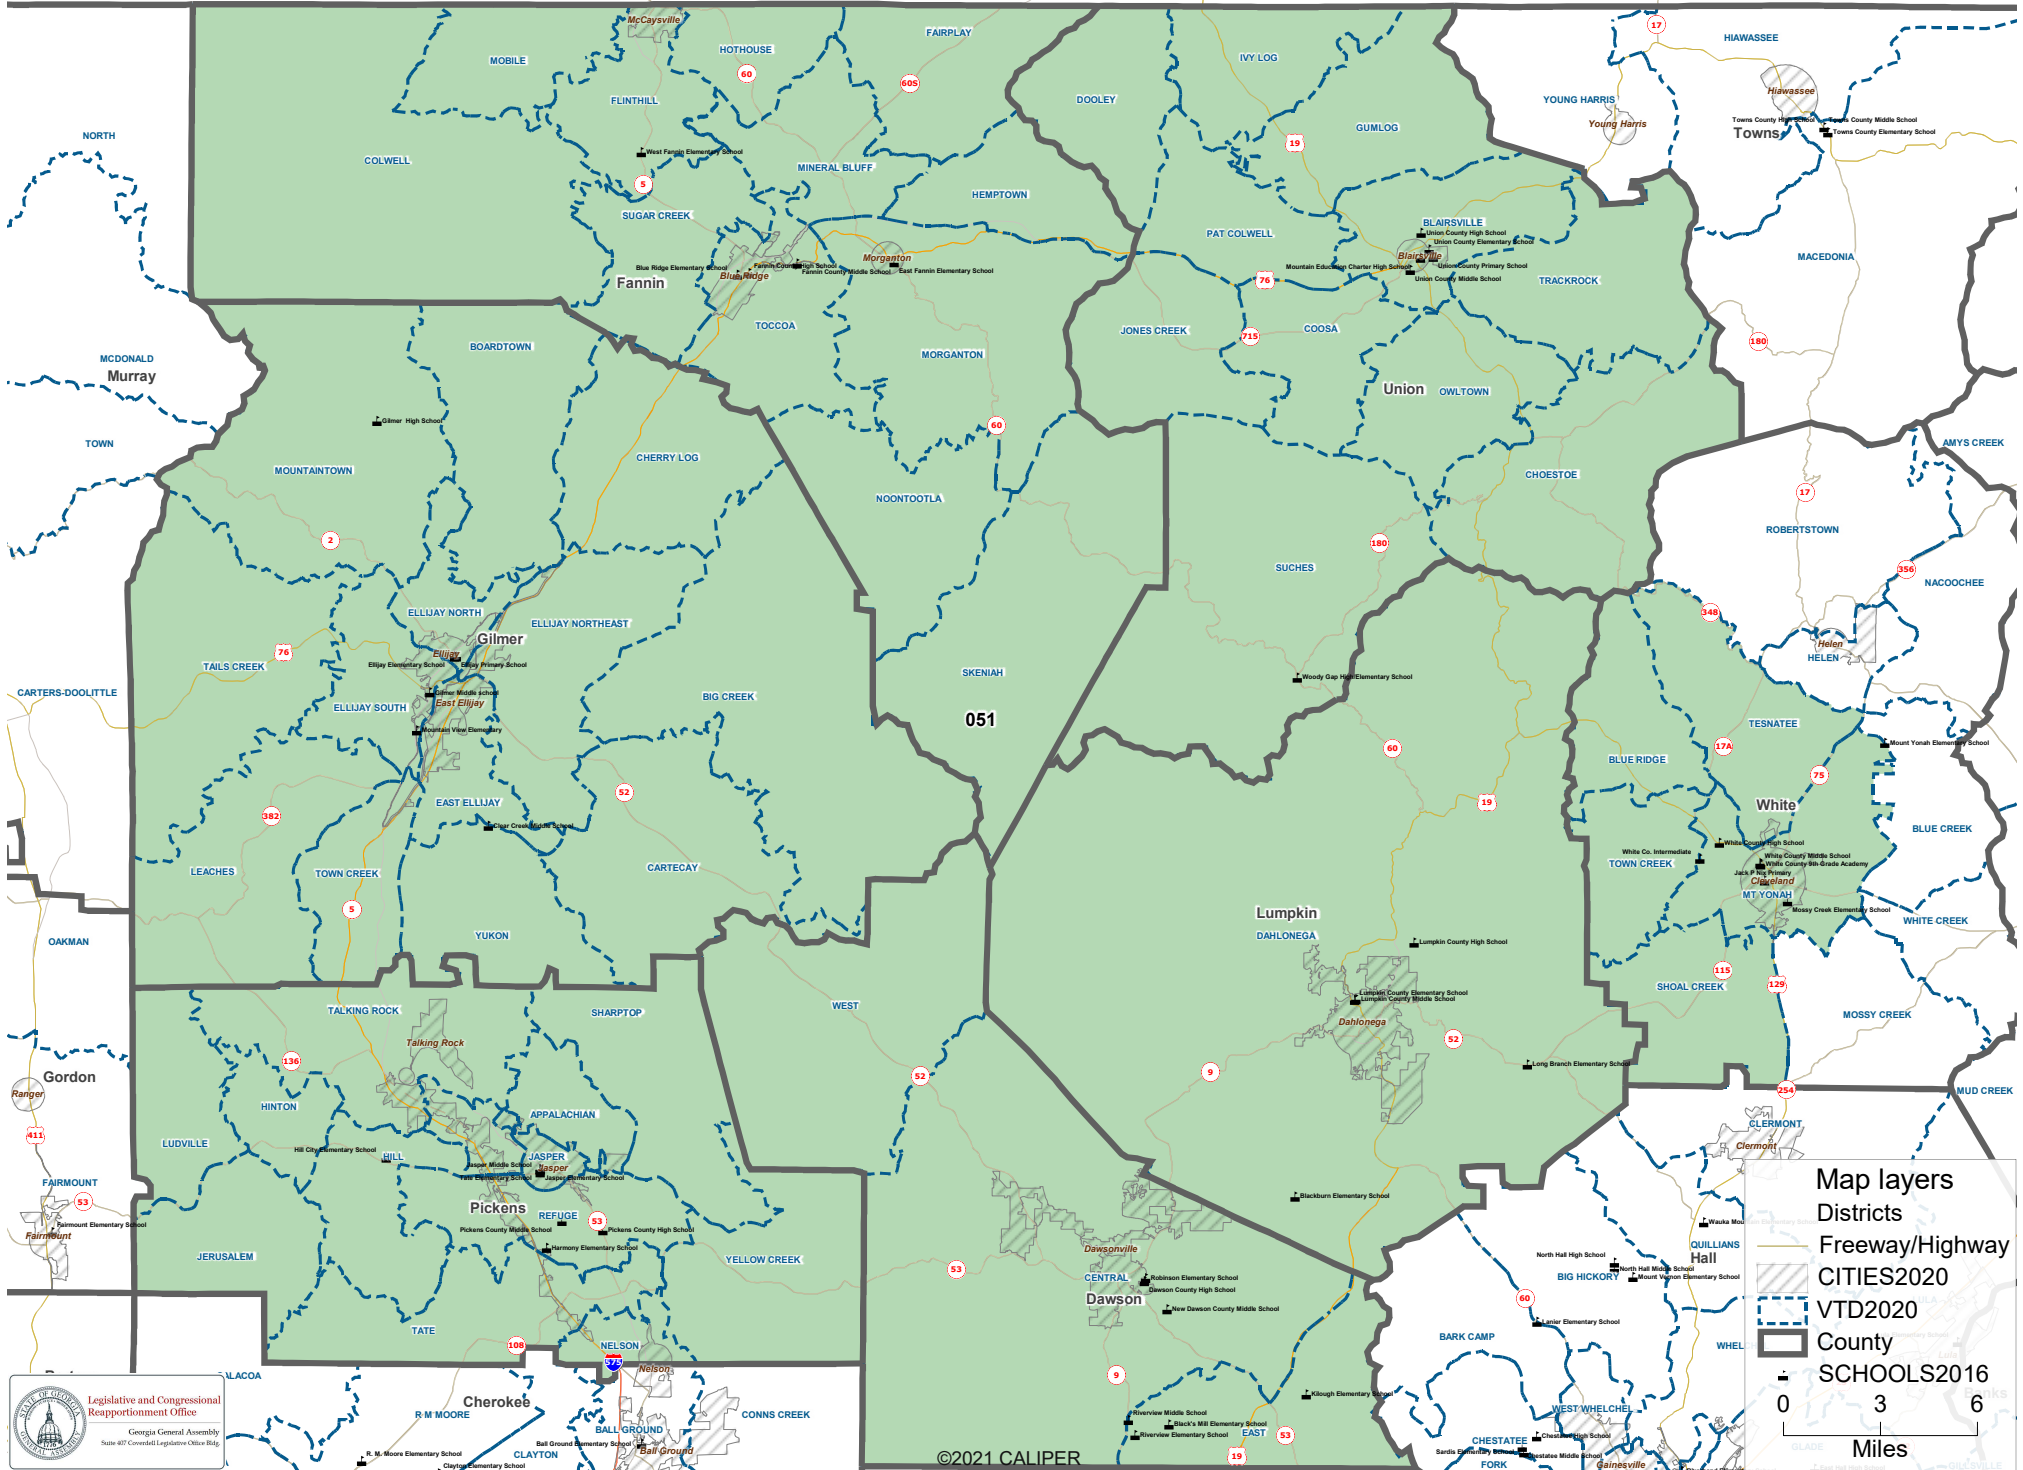

Georgia Senate District 51

Client: State
Plan: Senate-prop1-2021
Type: Senate

©2021 CALIPER

Map layers

- Districts
- Freeway/Highway
- CITIES2020
- VTD2020
- County
- SCHOOLS2016

0 3 6
Miles