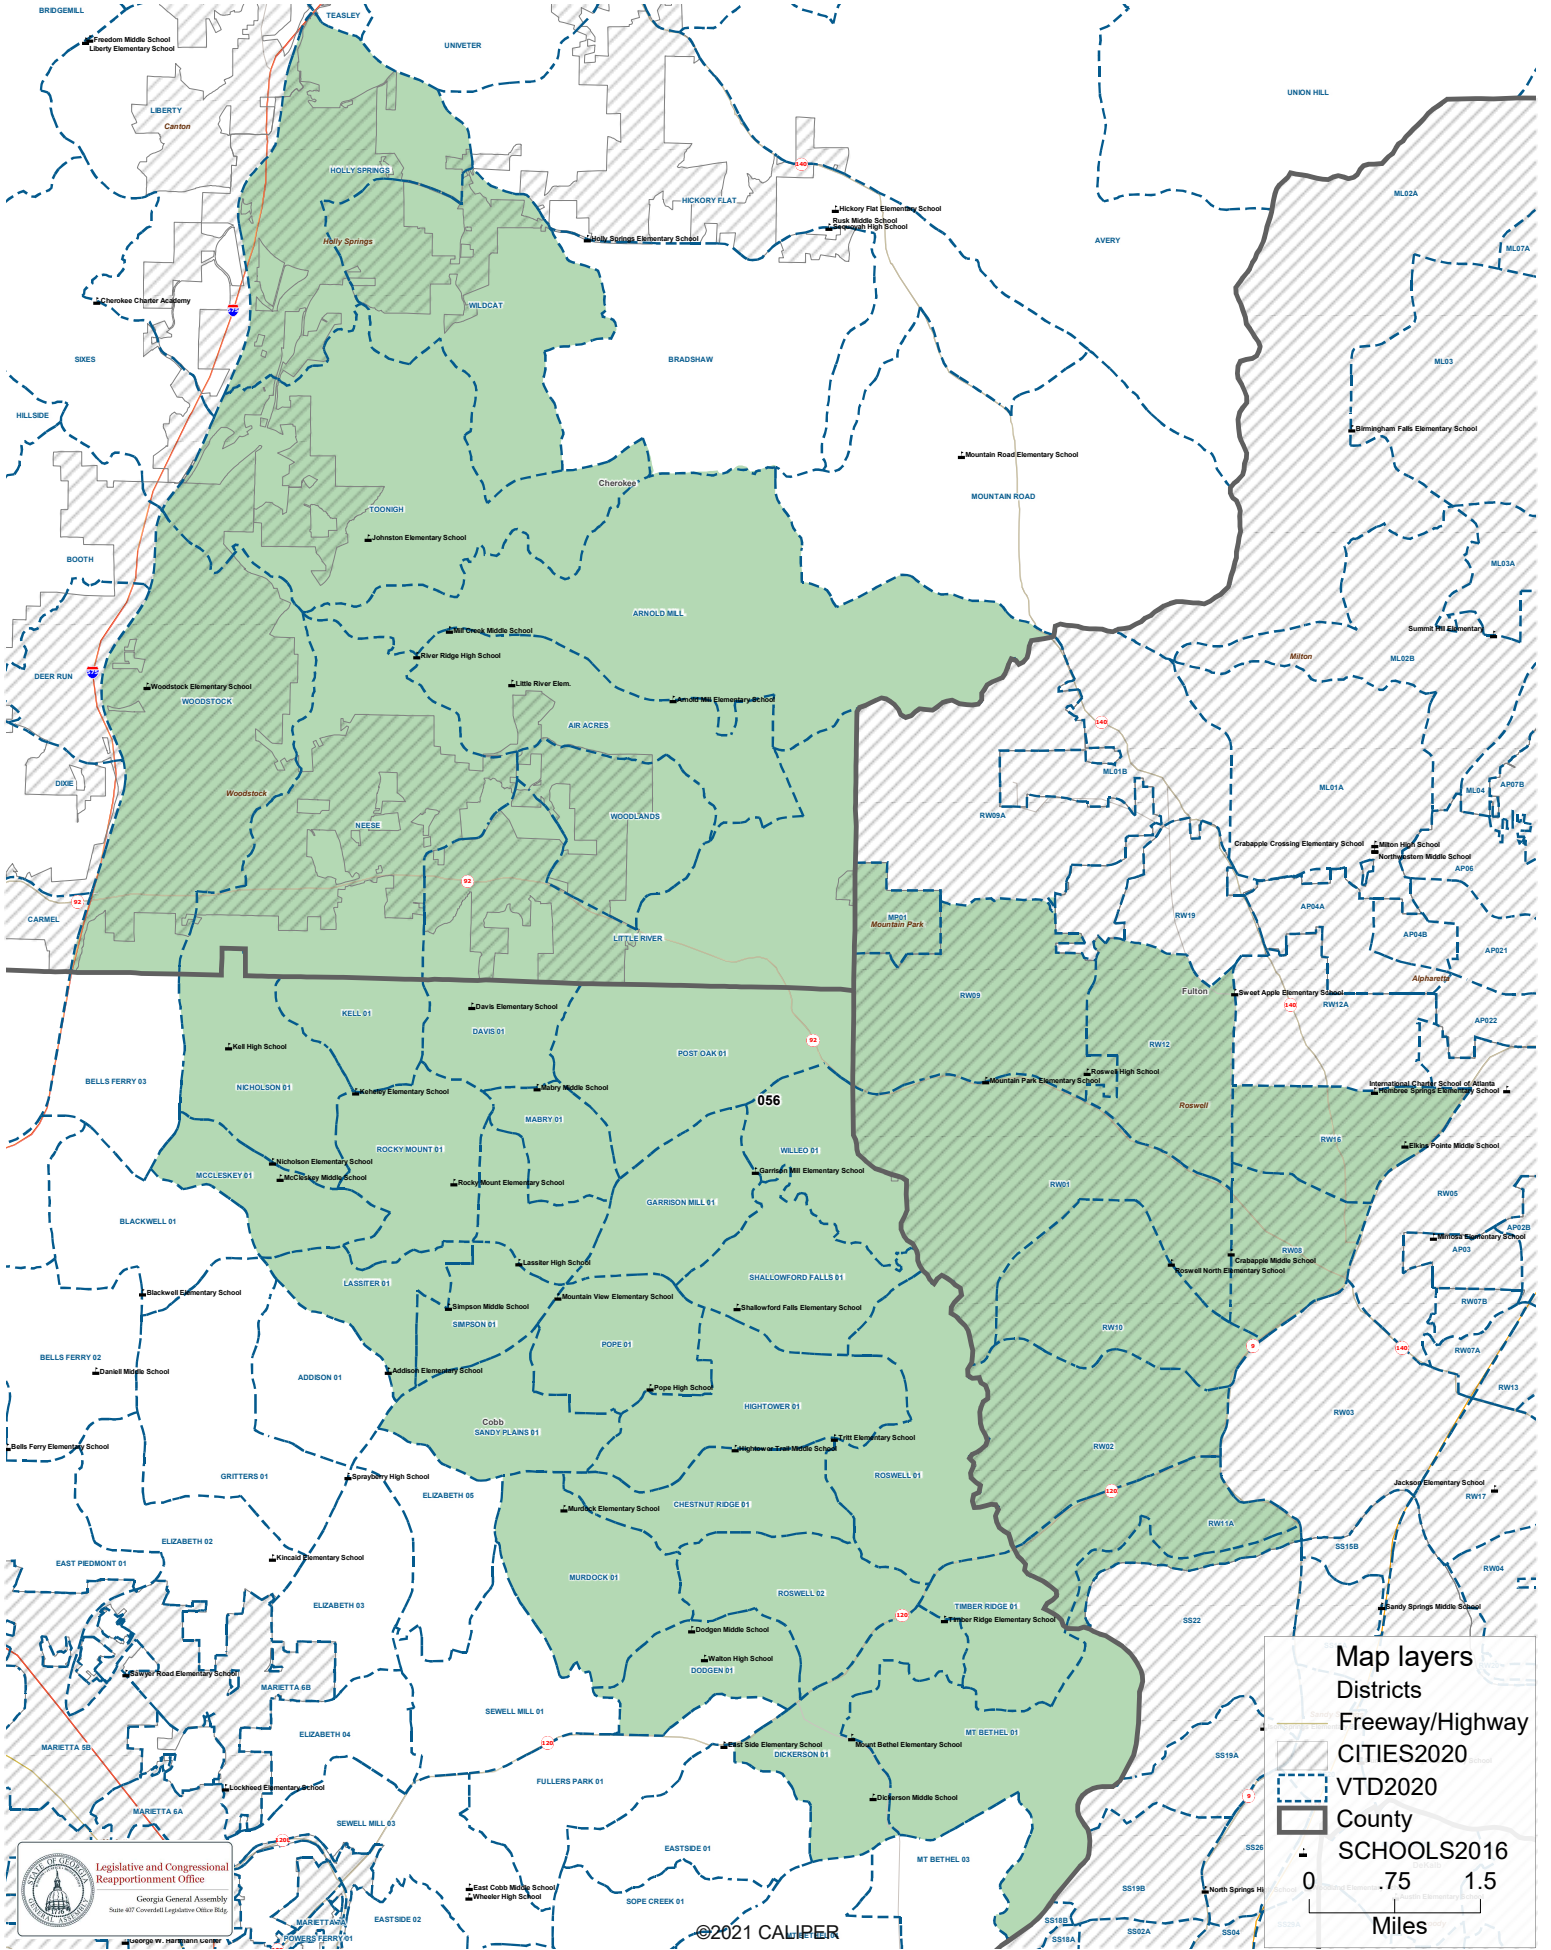

Georgia Senate District 56

Client: State
Plan: Senate-prop1-2021
Type: Senate

©2021 CALIPER

Map layers

- Districts
- Freeway/Highway
- CITIES2020
- VTD2020
- County
- SCHOOLS2016

0 0.75 1.5
Miles