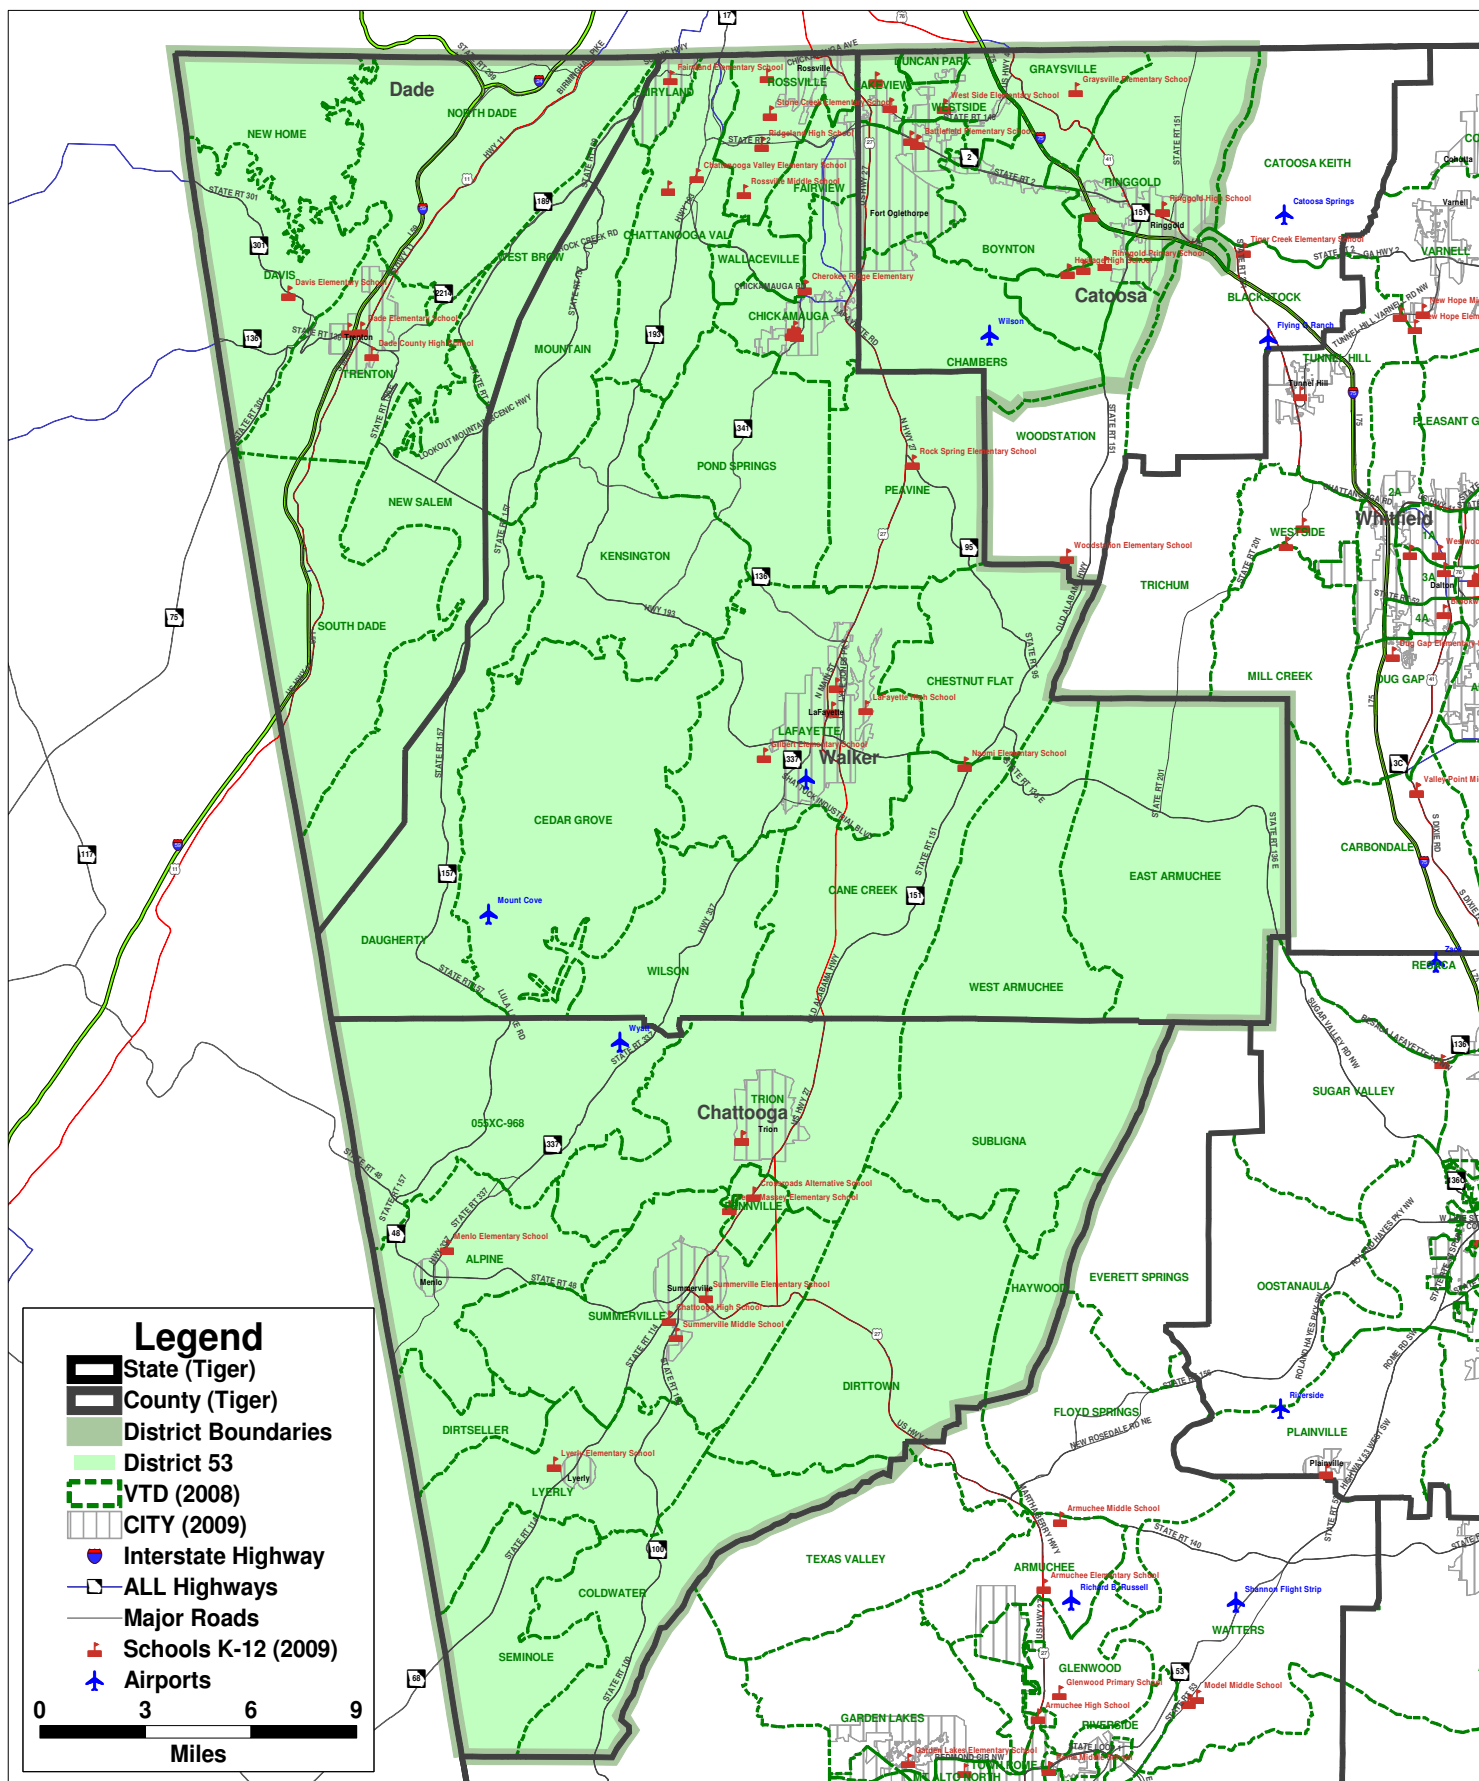

Georgia Senate District 53

Legend

- State (Tiger)
- County (Tiger)
- District Boundaries
- District 53
- VTD (2008)
- CITY (2009)
- Interstate Highway
- ALL Highways
- Major Roads
- Schools K-12 (2009)
- Airports

0 3 6 9
Miles