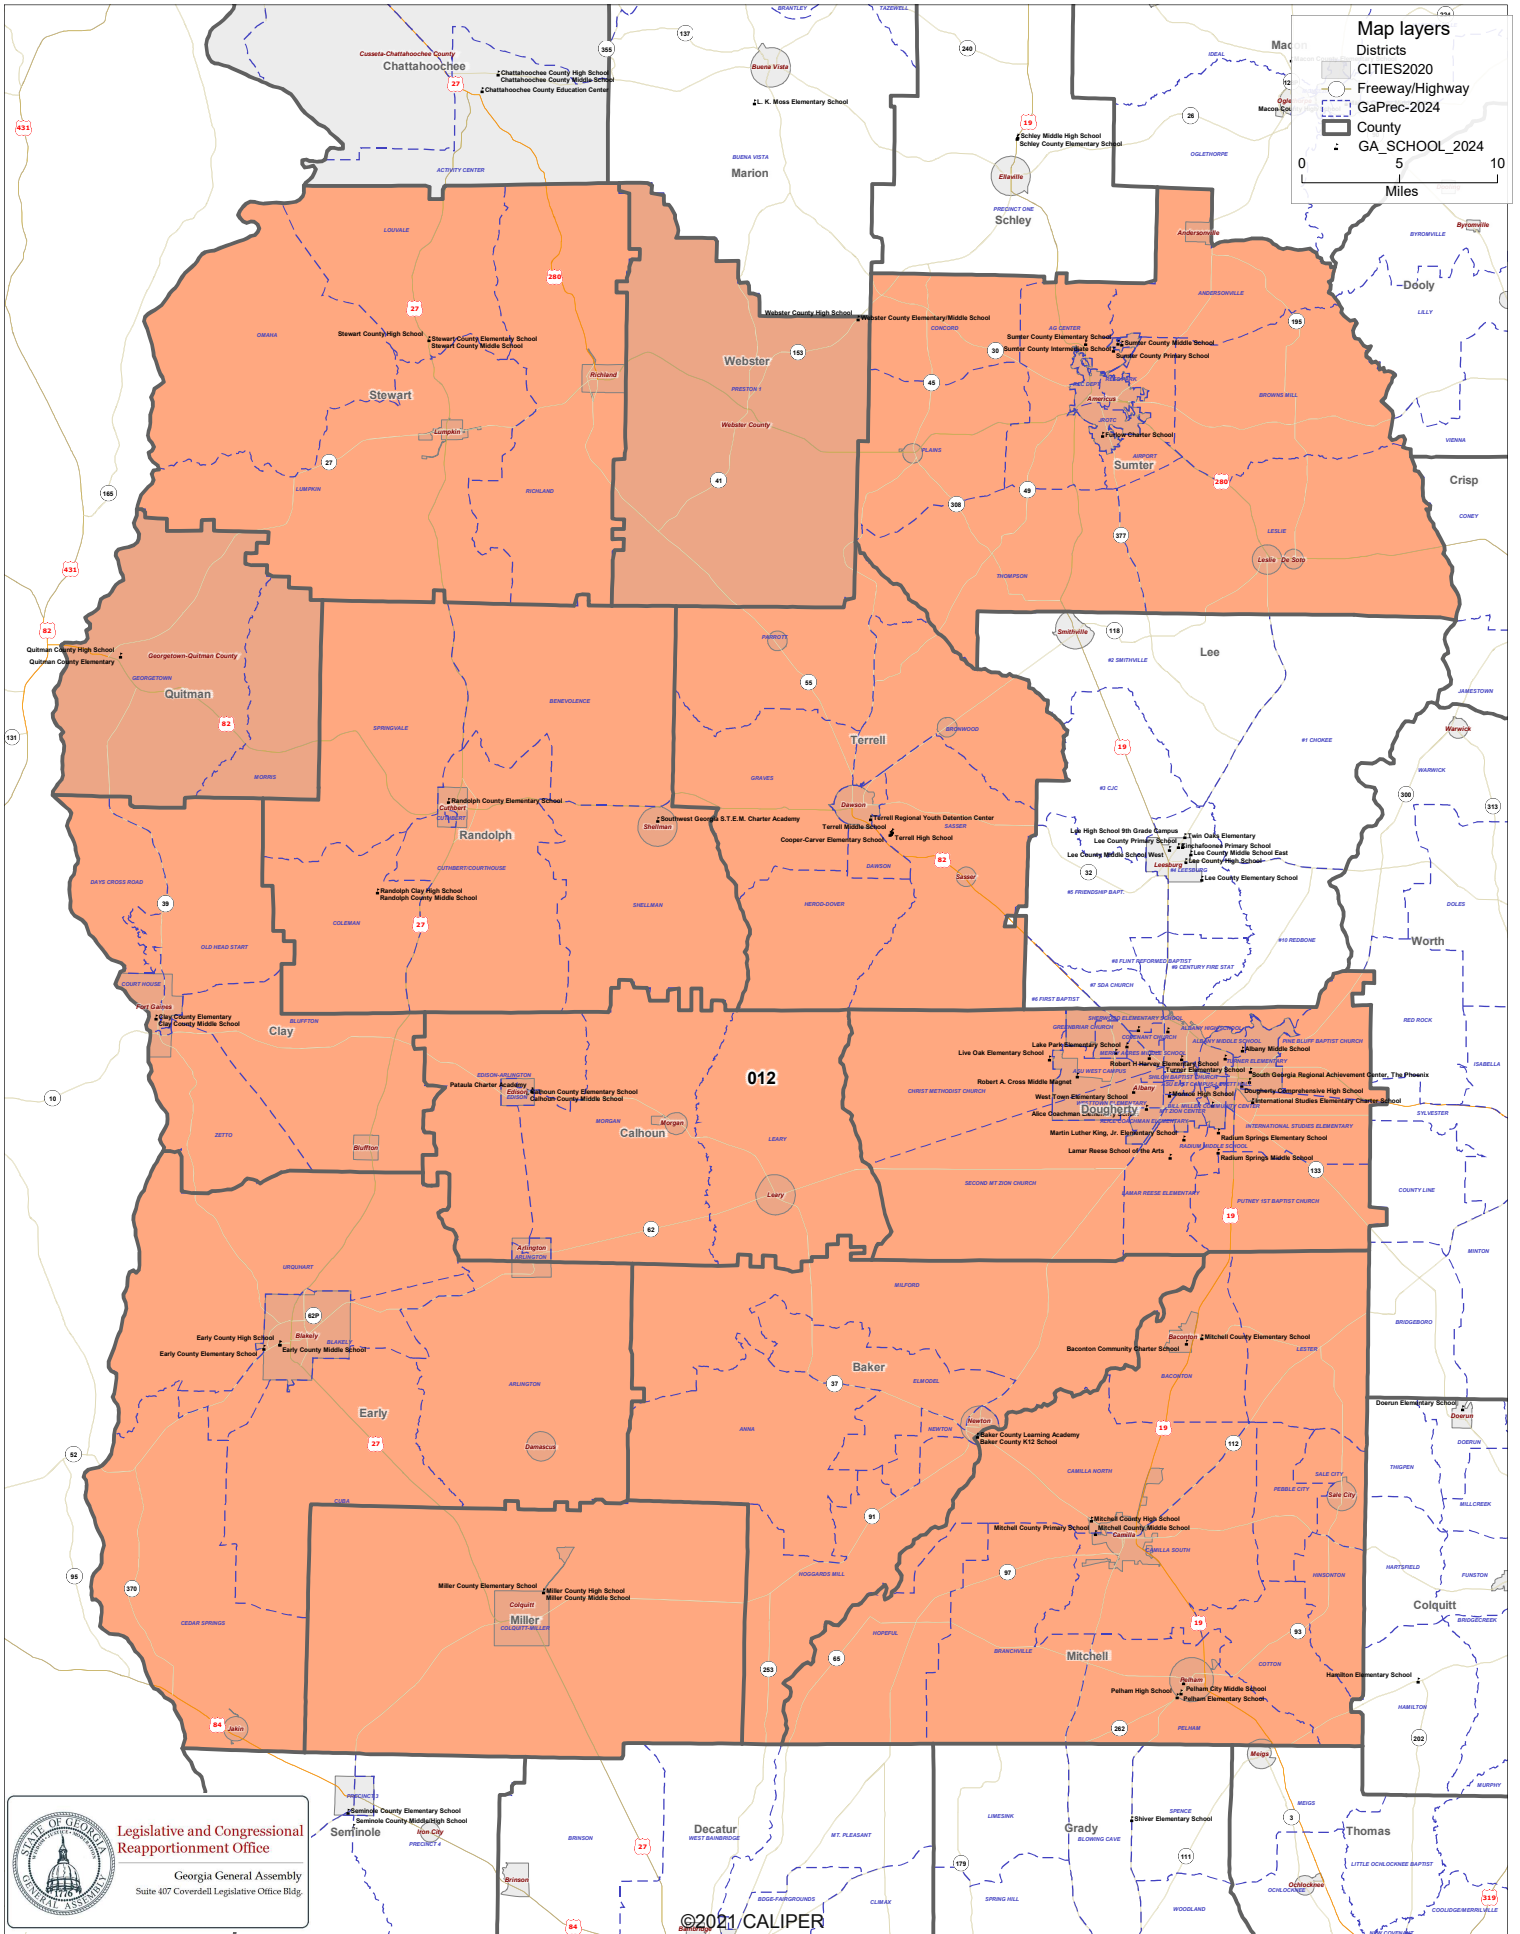

Georgia Senate District 12

Client: State
Plan: Senate-2023
Type: Senate

 **Legislative and Congressional Reapportionment Office**
Georgia General Assembly
Suite 407 Covered Legislative Office Bldg.