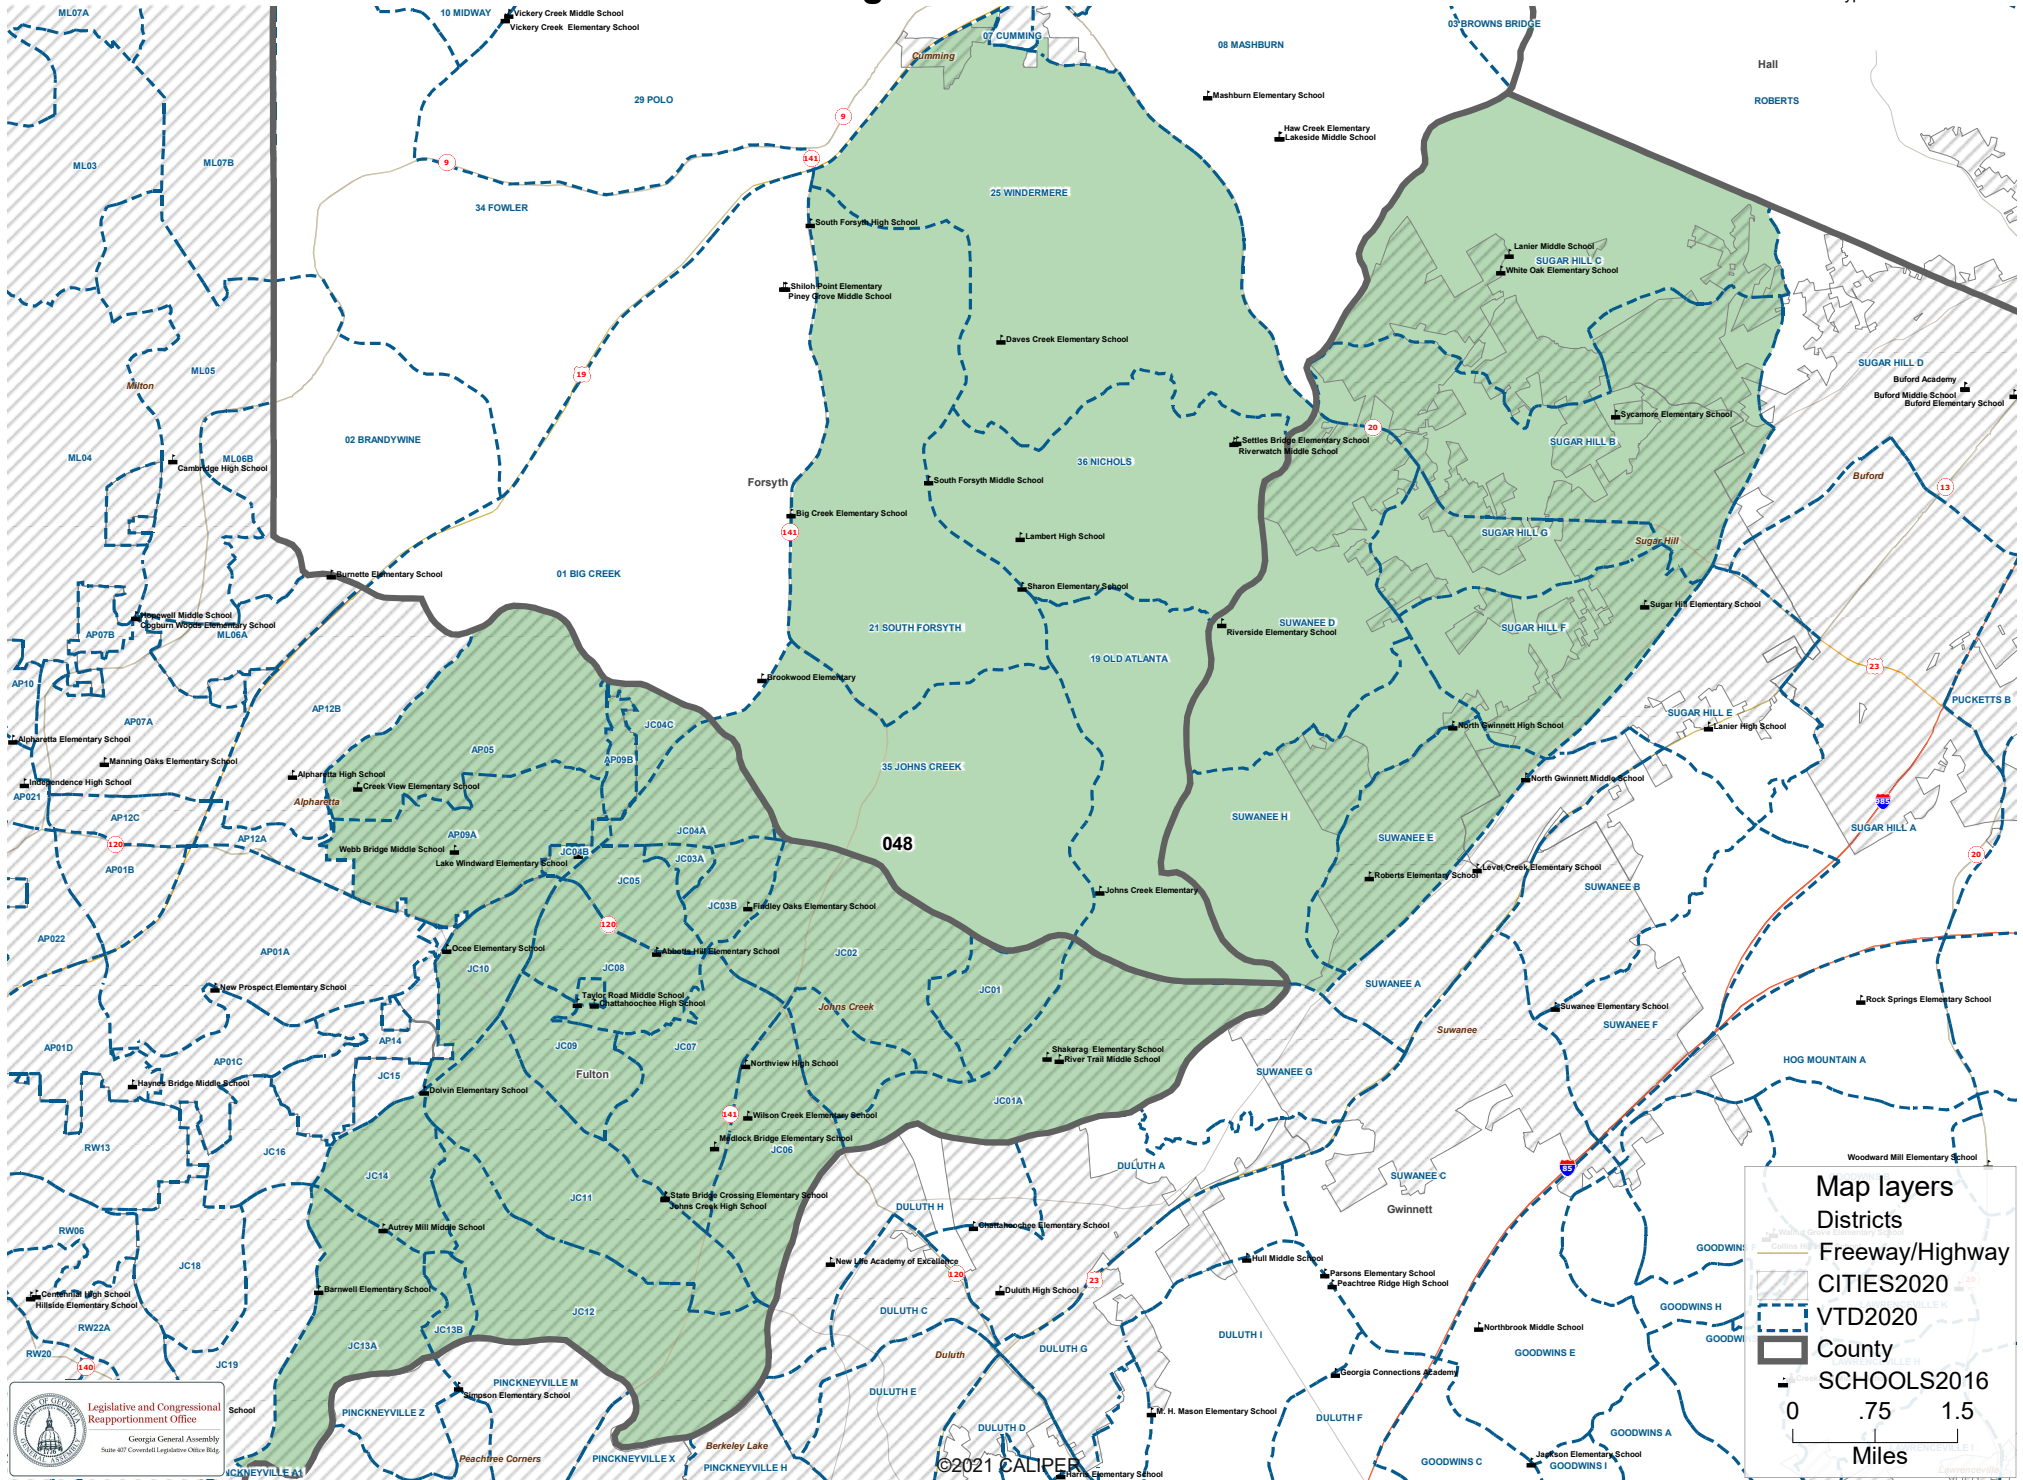

Georgia Senate District 48

Client: State
 Plan: Senate-prop1-2021
 Type: Senate

Map layers

- Districts
- Freeway/Highway
- CITIES2020
- VTD2020
- County
- SCHOOLS2016

0 .75 1.5
 Miles

©2021 CALIPER