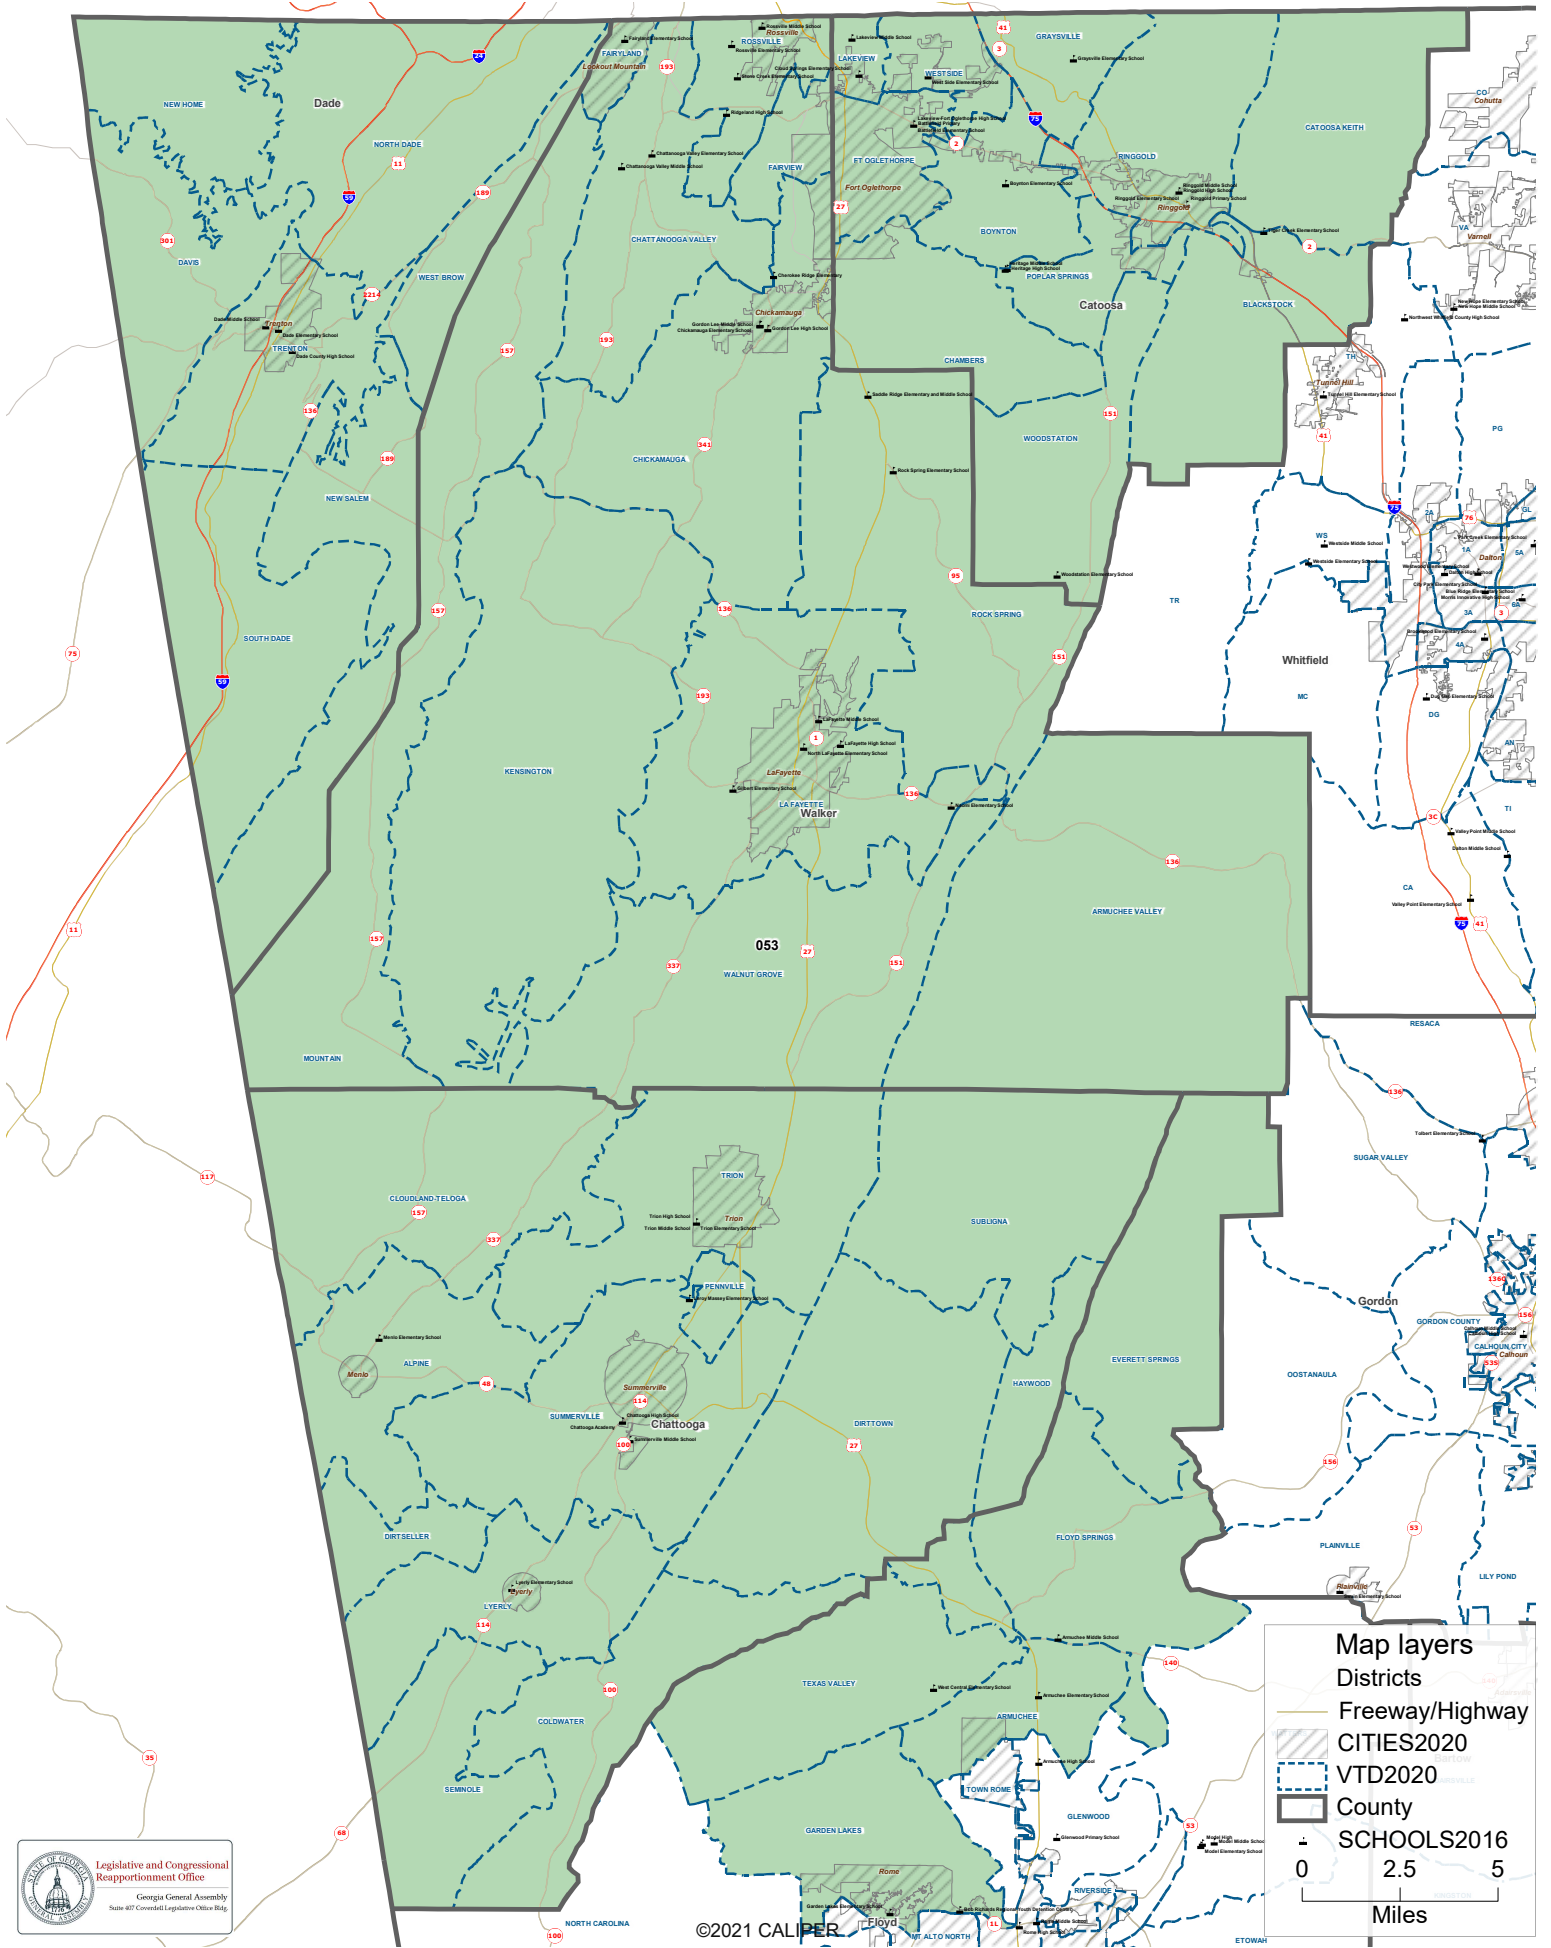

Georgia Senate District 53

Client: State
Plan: Senate-prop1-2021
Type: Senate

Map layers

- Districts
- Freeway/Highway
- CITIES2020
- VTD2020
- County
- SCHOOLS2016

0 2.5 5
Miles