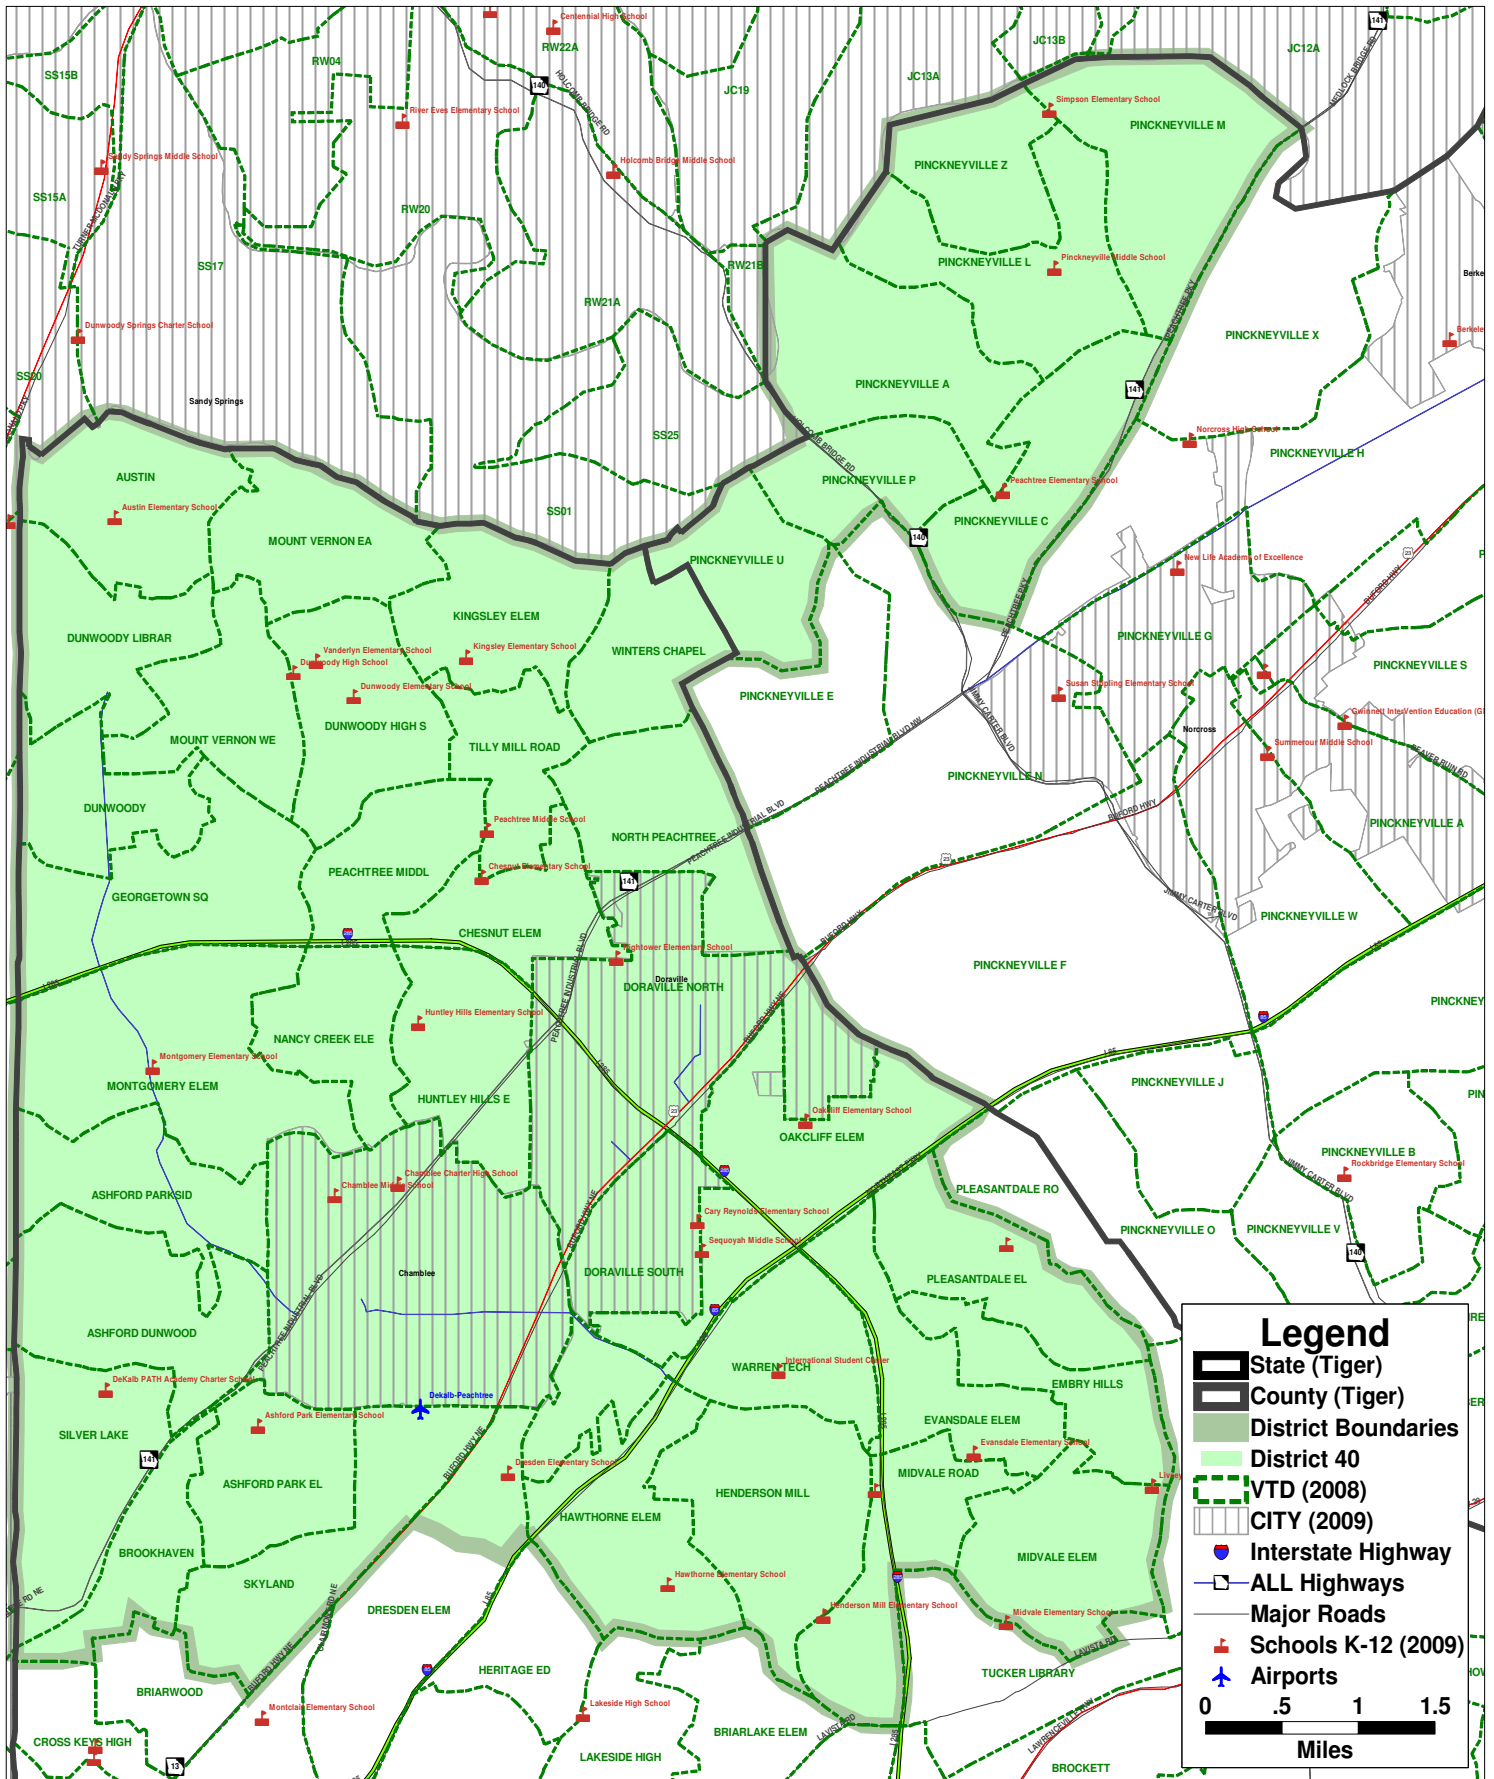

Georgia Senate District 40

Legend

- State (Tiger)
- County (Tiger)
- District Boundaries
- District 40
- VTD (2008)
- CITY (2009)
- Interstate Highway
- ALL Highways
- Major Roads
- Schools K-12 (2009)
- Airports

0 .5 1 1.5
Miles